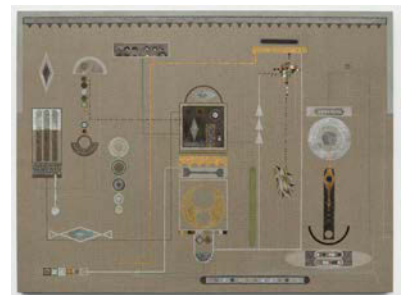

2. Light Ash Green System with Circle Worlds

Greenish-gray linen

ink acrylic colored pencil and acrylic spray

37 x 48"

2024

$16,000.00

Standard Space

147 Main Street, Sharon, CT
917-627-3261