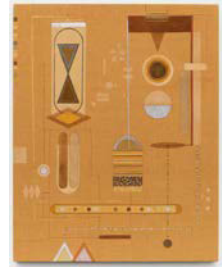

### 3. *Lemon Mechanical Map Constellation with Unseen Other Worlds*

Yellow linen

ink acrylic colored pencil and acrylic spray

16 x 20"

2024

\$6,000.00

### 4. *Rose Diagram*

ink acrylic colored pencil and acrylic spray

18 x 24"

2024

\$7,000.00