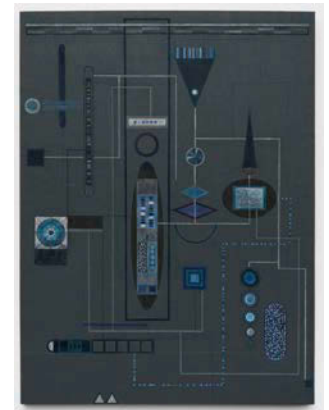

## 1. Peacock Maze System

Medium blue linen

ink acrylic colored pencil and acrylic spray

37 x 48"

2024

\$16,000.00