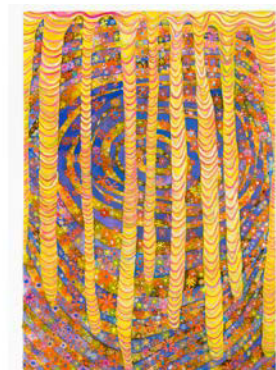

watercolor on paper  
39 3/4 x 27 5/8 in (100.96 x 70.16 cm)  
2022  
Framed  
\$6,500.00

**Standard Space**

147 Main Street, Sharon, CT  
917-627-3261

**Daisy Dew-Diamond  
Louise Sheldon**

May 26th - June 25th, 2023

CHECK LIST

**STANDARD  
SPACE**

**13. *True-Ankh Talk***

watercolor on paper  
12 1/8 x 9 in (30.79 x 22.86 cm)  
2022  
Framed  
\$1,800.00

**14. *Linda Leigh***

watercolor on paper  
23 7/8 x 18 in (60.64 x 45.72 cm)  
2022  
Framed  
\$3,400.00

**15. *Tablecloth Mother***

watercolor on paper  
12 1/8 x 9 in (30.79 x 22.86 cm)  
2022  
Framed  
\$1,800.00

**16. *Aspen Grove***

watercolor on paper  
39 3/4 x 27 3/4 in (100.965 x 70.485 cm)  
2022  
Framed  
\$6,500.00