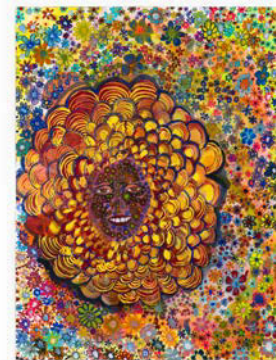

watercolor on paper  
39 3/4 x 27 5/8 in (100.96 x 70.16 cm)  
2022  
Framed  
\$6,500.00

**Standard Space**

147 Main Street, Sharon, CT  
917-627-3261

**Daisy Dew-Diamond  
Louise Sheldon**

May 26th - June 25th, 2023

CHECK LIST

**STANDARD  
SPACE**

**13. *True-Ankh Talk***

watercolor on paper  
12 1/8 x 9 in (30.79 x 22.86 cm)  
2022  
Framed  
\$1,800.00

**14. *Linda Leigh***

watercolor on paper  
23 7/8 x 18 in (60.64 x 45.72 cm)  
2022  
Framed  
\$3,400.00

**15. *Tablecloth Mother***

watercolor on paper  
12 1/8 x 9 in (30.79 x 22.86 cm)  
2022  
Framed  
\$1,800.00

**16. *Aspen Grove***

watercolor on paper  
39 3/4 x 27 3/4 in (100.965 x 70.485 cm)  
2022  
Framed  
\$6,500.00