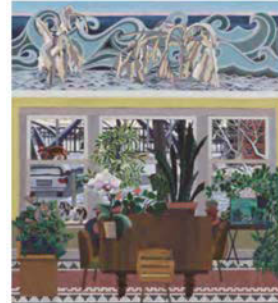

## CHECK LIST

STANDARD  
SPACE

4. ANN TOEBBE  
East View, 2020  
gouache and paper collage  
18 x 20"  
\$5,500.00

5. ANN TOEBBE  
Hardwood Floors, 2020  
gouache, acrylic and cut paper collage on panel  
35 x 35"  
\$10,500.00