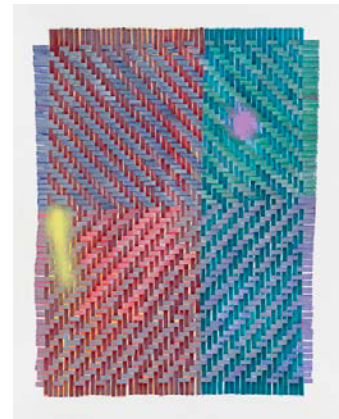

## CHECK LIST

STANDARD  
SPACE

1. Carly Glovinski  
Leisure Weave 25  
2018  
Ink and correction fluid on woven vellum and bristol  
20 x 16" (unframed dimensions)  
\$3,000.00

2. Swatch  
2019  
Acrylic and spray paint on paper  
22 x 17in  
\$ 2500.00