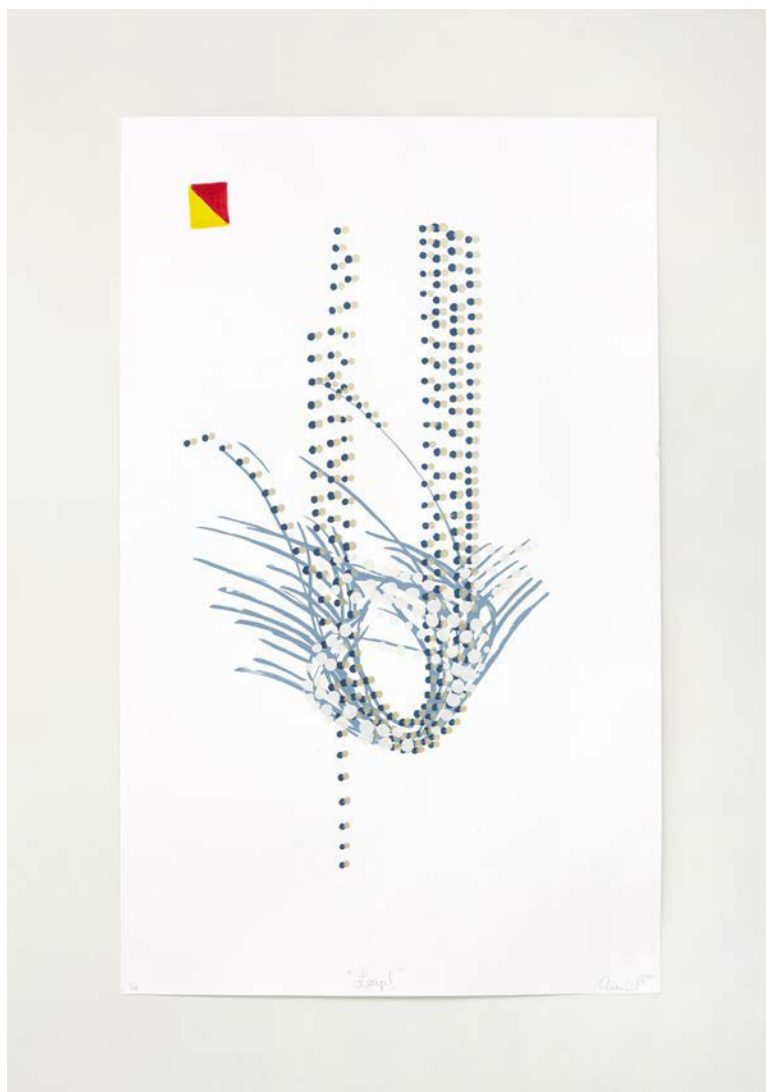

**MESS**  
**(Marker Emblem Symbol Signal)**  
Curated by Adam Eckstrom  
ArtForArtists Edition Exchange # 5

**1**  
**Mel Chin**  
**Flag of America 2020**  
**2020**  
**hacked and reassembled imported American flags, Oxford weave 300 denier**  
**100% polyester, 2 brass-plated metal grommets**  
**approx. 58" x 34"**

**Standard Space**  
147 Main Street, Sharon, CT  
917-627-3261

MESS  
(Marker Emblem Symbol Signal)  
Curated by Adam Eckstrom  
ArtForArtists Edition Exchange # 5

STANDARD  
SPACE

3  
DARNstudio (David Anthon + Ron Norsworthy)  
'Battle Flag'  
2020  
souvenir matchbooks, cotton thread, recycled felt, cotton twill, brass grommets  
15" x 25"

Standard Space  
147 Main Street, Sharon, CT  
917-627-3261

**MESS**  
**(Marker Emblem Symbol Signal)**  
Curated by Adam Eckstrom  
ArtForArtists Edition Exchange # 5

**4**  
**Ghost of a Dream**  
**'It's not personal, it's just business'**  
**2020**  
**enamel on used money bags procured from the cashiers vault inside the failed**  
**bankrupt Trump Plaza Casino in Atlantic City**

**Standard Space**  
147 Main Street, Sharon, CT  
917-627-3261

**MESS**  
**(Marker Emblem Symbol Signal)**  
Curated by Adam Eckstrom  
ArtForArtists Edition Exchange # 5

**30" x 19"**

**5**  
**Pamela Council**  
**'Leap!'**  
**2020**  
**ink and paint on paper**