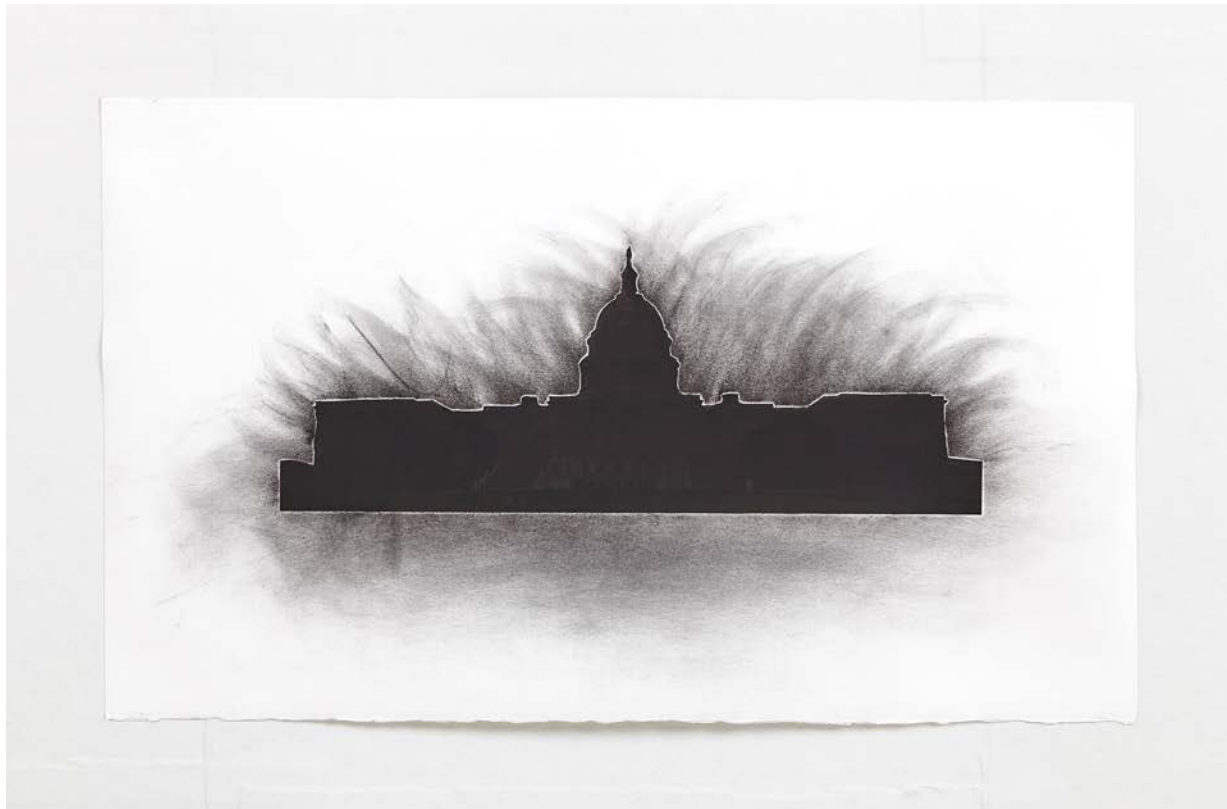

MESS
(Marker Emblem Symbol Signal)
Curated by Adam Eckstrom
ArtForArtists Edition Exchange # 5

24.5" x 15"

6
Dread Scott
'We Don't Need No Water, Let The Motherfucker Burn'
2020
American flag ashes, charcoal, pigment print
15" x 25"

Standard Space
147 Main Street, Sharon, CT
917-627-3261