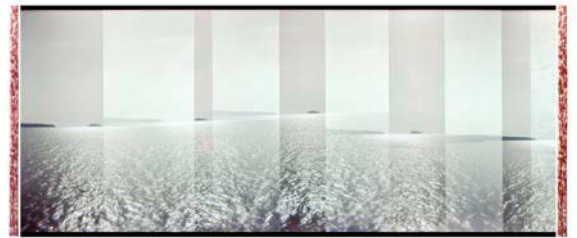

6. Stutterstep | Odyssey
  2019
  type c-print, handprinted by the artist
  ed. #1/3
  21" x 46 1/2"
  $2,200