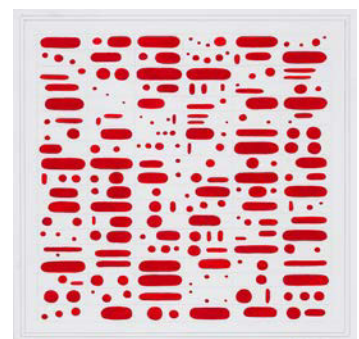

12. Red Grapheme
2012
watercolor and pencil on paper
9 x 9"
$1,600