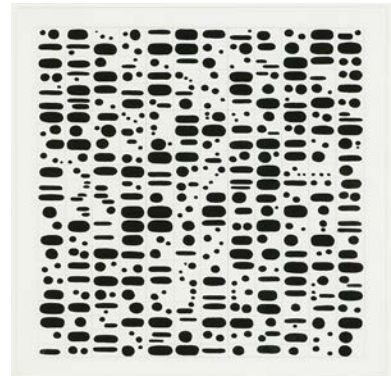

14. Grapheme Drawing 1
2012
watercolor and pencil on paper
11 x 11"
$1,800