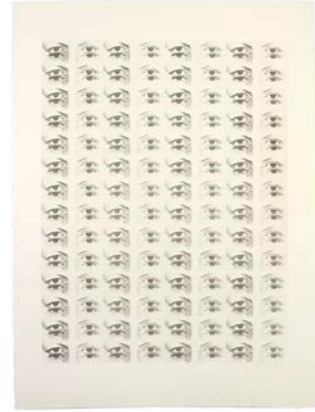

21. Proem 3  
2016  
two-color lithograph  
22 x 17"  
\$700

**Matt Magee**  
**Numerologies**

Friday, May 24th — Sunday, June 23rd

**STANDARD  
SPACE**

22. Harry's Eyes  
2016  
two-color lithograph  
30 x 22"  
\$1,200

23. Grapheme I  
2013  
two-color lithograph  
12 x 11"  
\$950