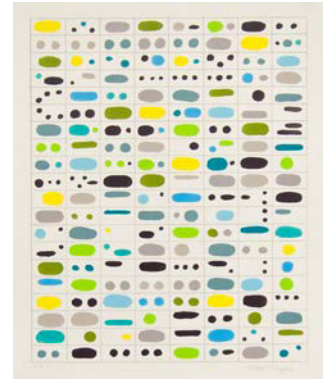

**Matt Magee**  
**Numerologies**

Friday, May 24th — Sunday, June 23rd

1. All of You  
2017  
oil on aluminum  
18 x 12"  
\$5,000

2. Grapheme II  
2013  
eight-color lithograph  
12 x 11"  
\$950

3. Collection 1  
2016  
two-color lithograph  
14 x 11"  
\$600

**Matt Magee**  
**Numerologies**

Friday, May 24th — Sunday, June 23rd

4. Grapheme III  
2013  
twelve-color lithograph  
12 x 11"  
\$950

5. Mesostic  
2015  
oil on panel  
16 x 20"  
\$5,000

6. Pedro Eubank  
2010  
oil on panel  
28 x 18"  
\$5,500

**Matt Magee**  
**Numerologies**

Friday, May 24th — Sunday, June 23rd

**STANDARD  
SPACE**

7. Green Camel Bell  
2017  
oil on panel  
10 x 8"  
\$2,200

8 . Pink Labyrinth  
2013  
oil on panel  
10 1/2 x 6 x 2"  
\$1,800