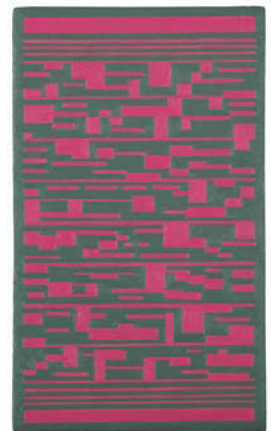

**Matt Magee**  
**Numerologies**

Friday, May 24th — Sunday, June 23rd

**STANDARD  
SPACE**

7. Green Camel Bell  
2017  
oil on panel  
10 x 8"  
\$2,200

8 . Pink Labyrinth  
2013  
oil on panel  
10 1/2 x 6 x 2"  
\$1,800

9. Zipper  
2017  
oil on aluminum panel  
24 x 12"  
\$5,500

**Matt Magee**  
**Numerologies**

Friday, May 24th — Sunday, June 23rd

10. Green Seven  
2016  
single-color lithograph  
36 x 29"  
\$1,800

11. Wishlist  
2016  
single-color lithograph  
36 x 29"  
\$1,500