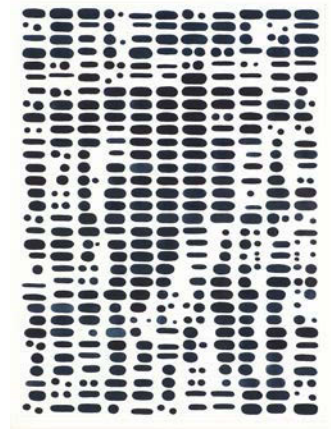

Matt Magee
Numerologies

Friday, May 24th — Sunday, June 23rd

13. Grapheme Drawing 2
2012
watercolor and pencil on paper
11 x 11"
$2,200