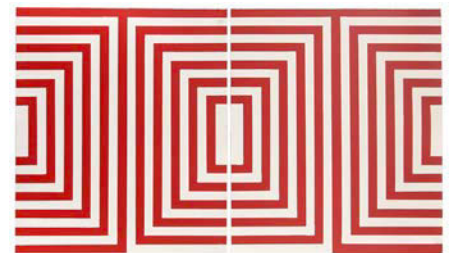

14. Grapheme Drawing 1  
2012  
watercolor and pencil on paper  
11 x 11"  
\$1,800

15. After Math  
2013  
single-color lithograph (diptych)  
14 x 24"  
\$1,200

**Matt Magee**  
**Numerologies**

Friday, May 24th — Sunday, June 23rd