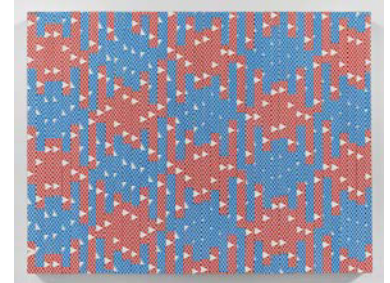

- 11 Each invisible prayer is like a cloud in the air
used casino playing cards on panel with u.v. coating
12 x 16"
2018
\$2,500

GHOST OF A DREAM

I'll be with you when the deal goes down
Curated by Camille Roccanova

October 6–November 4, 2018

**STANDARD
SPACE**

- 12 while I was playing fair baby you played a cheating game
used casino playing cards on panel with u.v. coating
12 x 16"
2017
\$2,500

- 13 Straight up to the top
used casino playing cards on panel with u.v. coating
12 x 16"
2017
\$2,500