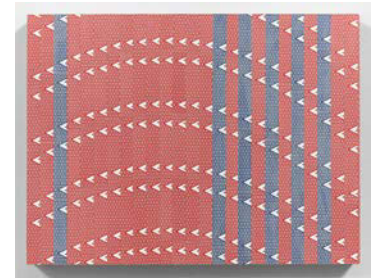

GHOST OF A DREAM

I'll be with you when the deal goes down
Curated by Camille Roccanova

October 6–November 4, 2018

**STANDARD
SPACE**

- 16 up where the air is clear
used casino playing cards on panel with u.v. coating
12 x 16"
2017
\$2,500

- 17 I owe my heart to you
used casino playing cards on panel with u.v. coating
12 x 16"
2018
\$2,500

- 18 Soul to soul, our shadows roll
used casino playing cards on panel with u.v. coating
45 x 36"
2018
\$8,500