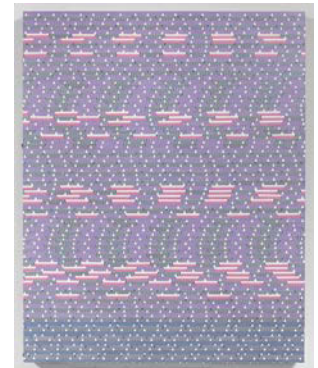

1. 18 Soul to soul, our shadows roll
   used casino playing cards on panel with u.v. coating
   45 x 36"
   2018
   $8,500