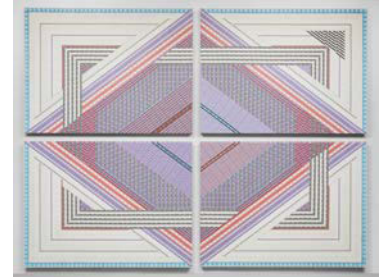

GHOST OF A DREAM

I'll be with you when the deal goes down
Curated by Camille Roccanova

October 6–November 4, 2018

**STANDARD
SPACE**

- 1 Bettin' on a Loser, I'm gonna have the Devil to Pay
used casino playing cards on panel with u.v. coating
93 x 123"
2015
\$25,000

- 2 don't want to hold on
used casino playing cards on panel with u.v. coating
24 x 30"
2016
\$4,500

- 3 my eyes are not accustomed to this light
used casino playing cards on panel with u.v. coating
24 x 30"
2018
\$4,500