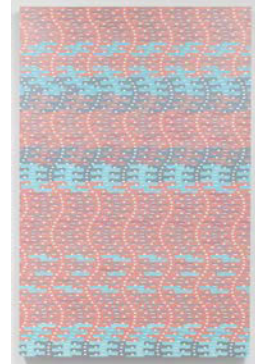

GHOST OF A DREAM

I'll be with you when the deal goes down
Curated by Camille Roccanova

October 6–November 4, 2018

**STANDARD
SPACE**

1. 5 counting flowers on the wall
   used casino playing cards on panel with u.v. coating
   62 x 41"
   2018
   $12,500