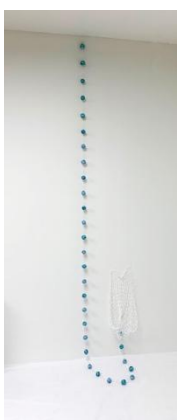

Lorrie Fredette
when water is sky, 2022
94.5 x 18 x 12 inches
Paper, clay, paint, waxed linen, cotton
thread
$750