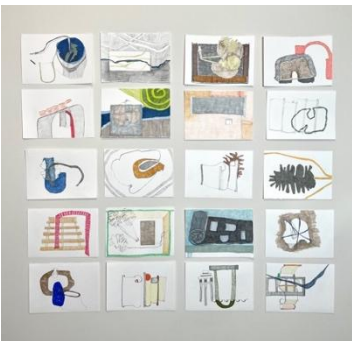

Embossment on Rives BFK, pen & ink on
washi paper with copper and white oak
36 inches x installation variable

Single blocks- \$175, lg multi-block- \$550

Megan Porpeggia

collected rememberings, 2022

Graphite, colored pencil, marker and wax
crayon