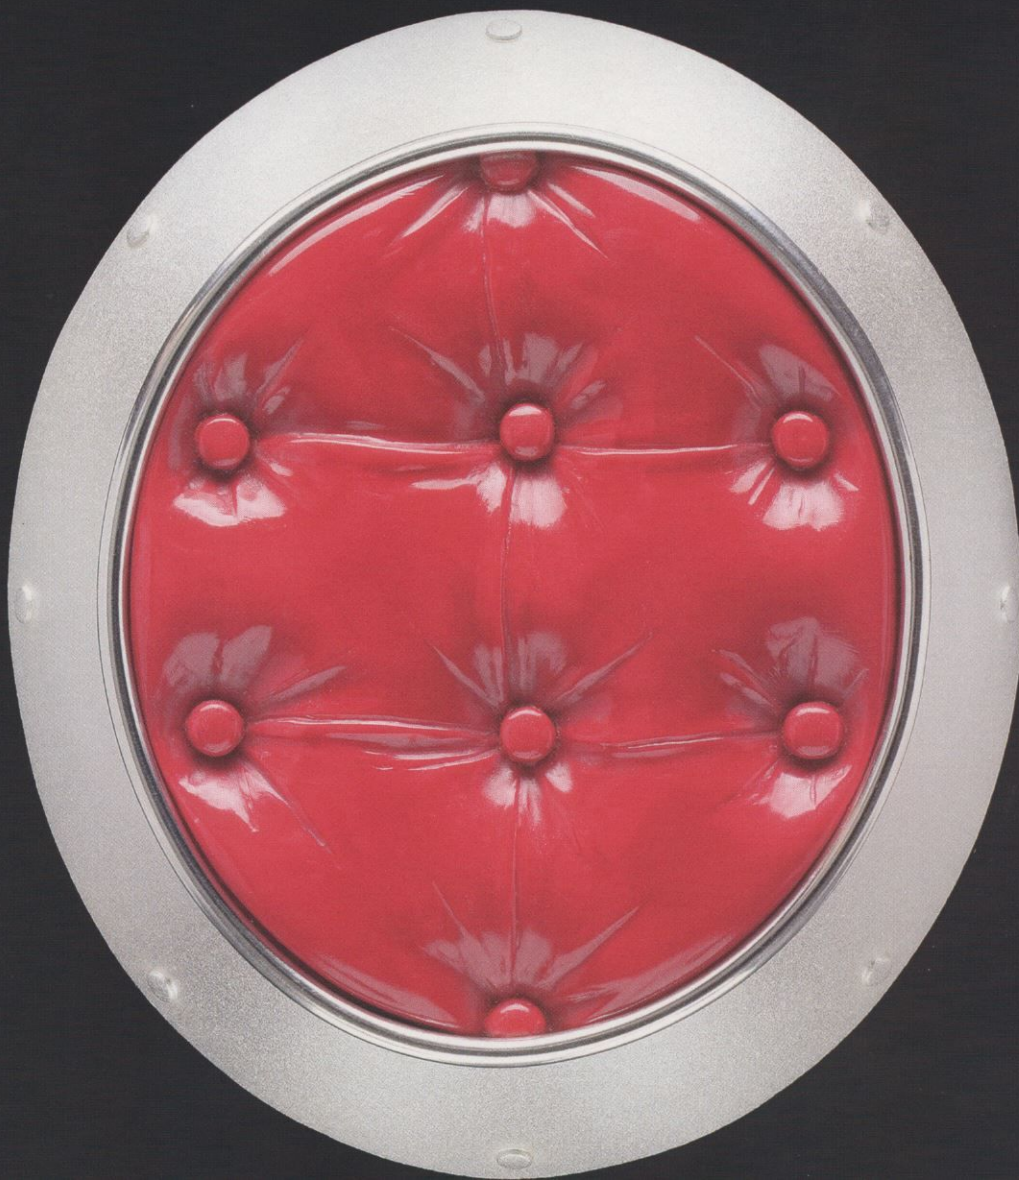

metalsmith

ART
DESIGN
JEWELRY
METAL

JURIED EXHIBITION IN PRINT

Saturated: Color and Metal

GINA WESTERGARD
Abundance, 2007
copper, gold leaf, enamel paint,
boulder opal gemstone
5 1/2 x 8 1/2 x 8 1/2"
PHOTO: ROBERT HICKERSON

GINA WESTERGARD
Within, 2008
copper, brass, gold leaf, enamel
paint, chrysoprase gemstone
4 1/2 x 10 x 10"
PHOTO: ROBERT HICKERSON