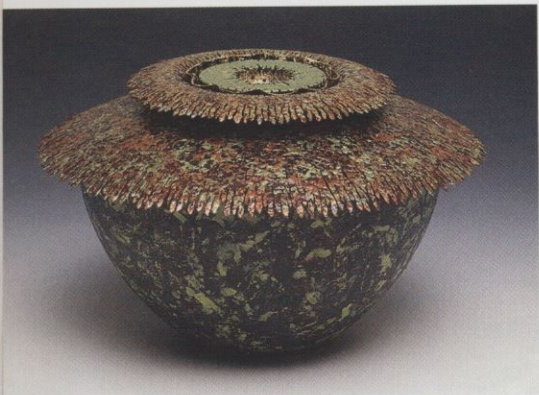

metalsmith

ART
DESIGN
JEWELRY
METAL

JURIED EXHIBITION IN PRINT

Saturated: Color and Metal

GINA WESTERGARD
Abundance, 2007
copper, gold leaf, enamel paint,
boulder opal gemstone
5 1/2 x 8 1/2 x 8 1/2"
PHOTO: ROBERT HICKERSON

GINA WESTERGARD
Within, 2008
copper, brass, gold leaf, enamel
paint, chrysoprase gemstone
4 1/2 x 10 x 10"
PHOTO: ROBERT HICKERSON