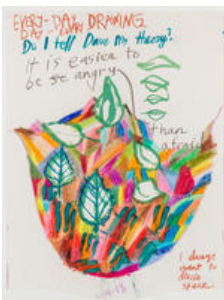

Amanda Friedman

Pyramid 2, 2020

acrylic, gouache, pastel, lighting gel, found fabric, house paint, ribbon, pva size, paper

86 × 36 1/2 inches (218.44 × 92.71 cm)

Amanda Friedman

Pyramid 1, 2020

acrylic, gouache, pastel, lighting gel, found fabric, house paint, pencil, pva size, paper, reflective paper

83 × 32 1/2 inches (210.82 × 82.55 cm)

Amanda Friedman

Pyramid 3, 2020

acrylic, gouache, pastel, lighting gel, found fabric, house paint, pencil, pva size, paper, reflective paper, tissue paper

82 × 34 inches (208.28 × 86.36 cm)

Amanda Friedman

Pyramid 4, 2020

acrylic, gouache, pastel, found fabric, house paint, pencil, pva size, paper, reflective paper, foil, marker, pen

84 × 39 inches (213.36 × 99.06 cm)

Amanda Friedman
Everyday Drawing (calendar)
36 x 12 inches (91.44 x 30.48 cm)

Amanda Friedman
Everyday Drawing (sunrise)
24 x 18 inches (60.96 x 45.72 cm)

Amanda Friedman
Everyday Drawing (safe gallery)
18 x 17 inches (45.72 x 43.18 cm)

Amanda Friedman
Everyday Drawing (butterfly)
14 1/2 x 17 inches (36.83 x 43.18 cm)