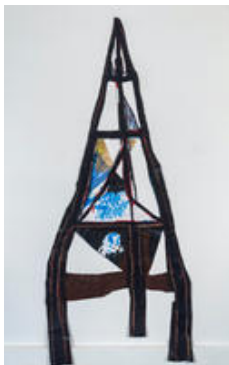

Amanda Friedman

Pyramid 2, 2020

acrylic, gouache, pastel, lighting gel, found fabric, house paint, ribbon, pva size, paper

86 × 36 1/2 inches (218.44 × 92.71 cm)

Amanda Friedman

Pyramid 1, 2020

acrylic, gouache, pastel, lighting gel, found fabric, house paint, pencil, pva size, paper, reflective paper

83 × 32 1/2 inches (210.82 × 82.55 cm)

Amanda Friedman

Pyramid 3, 2020

acrylic, gouache, pastel, lighting gel, found fabric, house paint, pencil, pva size, paper, reflective paper, tissue paper

82 × 34 inches (208.28 × 86.36 cm)