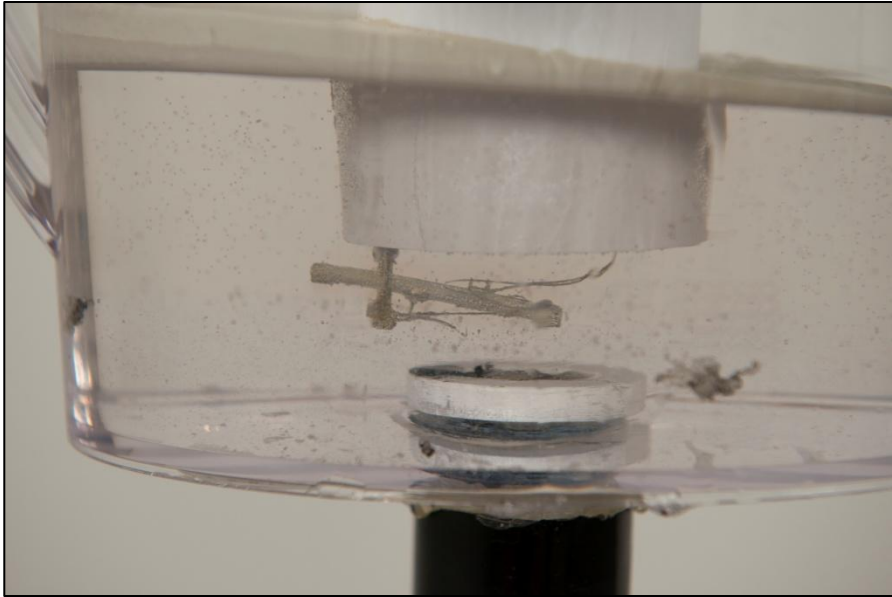

### 3. Talkin' Bout My Generation

2015

18x18x66

Hybrid Object:

3D Printed PLA, Resin, Glue, PVC, Britta, Wood Pallets, Great Stuff, Carlo Rossi bottle, spray paint

I SAW A Forest of  
I Asked How Us  
I was told how