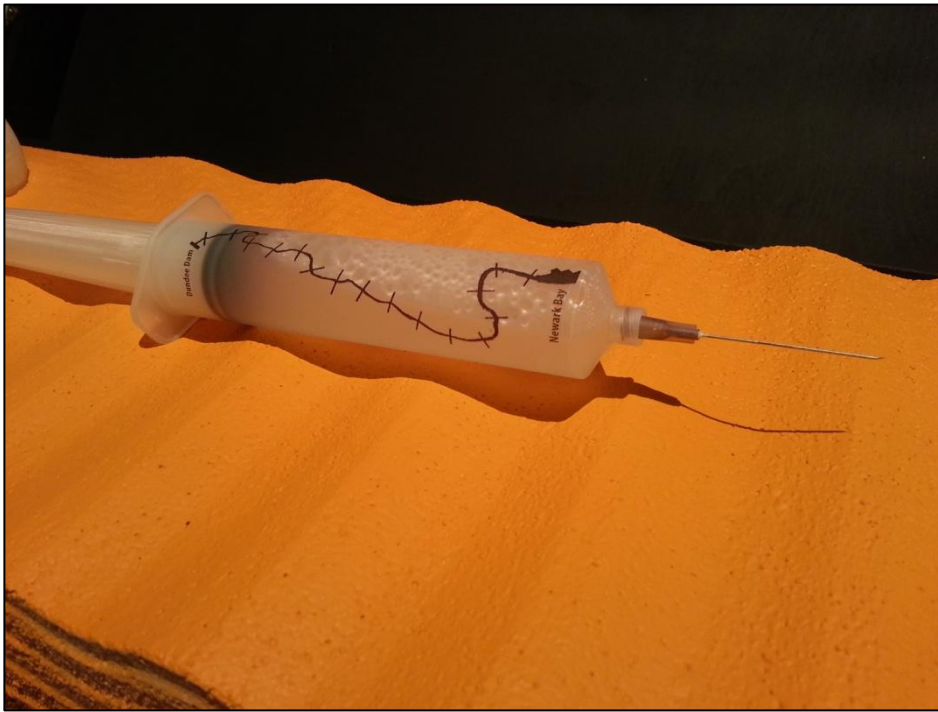

## 5. High Tide

2015

15x20x50"

Hybrid Object:

Bucket, Concrete,  
Spray Paint, Wood,  
CNC carved EPS,  
lock, key, chain,  
map, 3D printed  
PLA