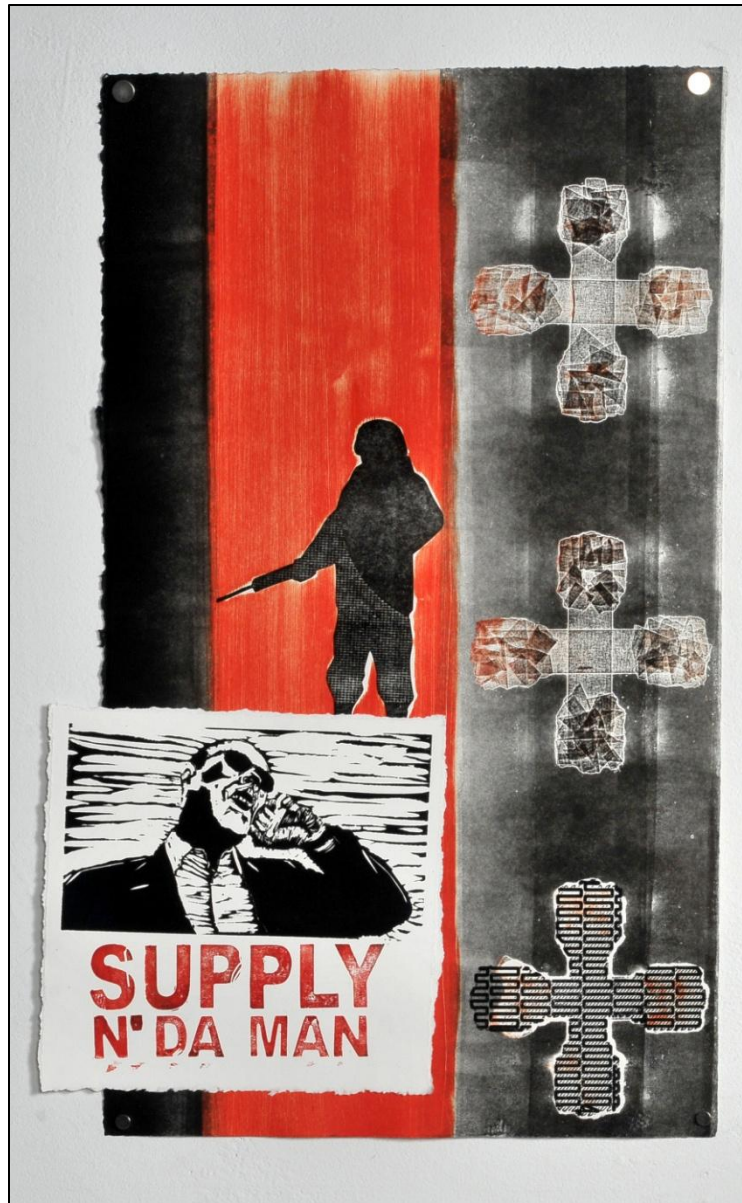

## 2. DUNDEE ZEE

2015

37x48x72

Hybrid Object:

Barrel, Wheeler Antabanez Sign, Wood, Cast  
Concrete, dowels, Shell, 3D Printed PLA,  
craft car from local gallery

## 6. Nuthin' But Trouble

2015

36"x22"x10'

Hybrid Object:

U Channels, Cement,  
cardboard, spray paint,  
plexi,

Laser engraved plexi,  
great stuff, monitor,  
screen, pundit format

NEC

7.  
**Supply N' Da Man  
Print Series**