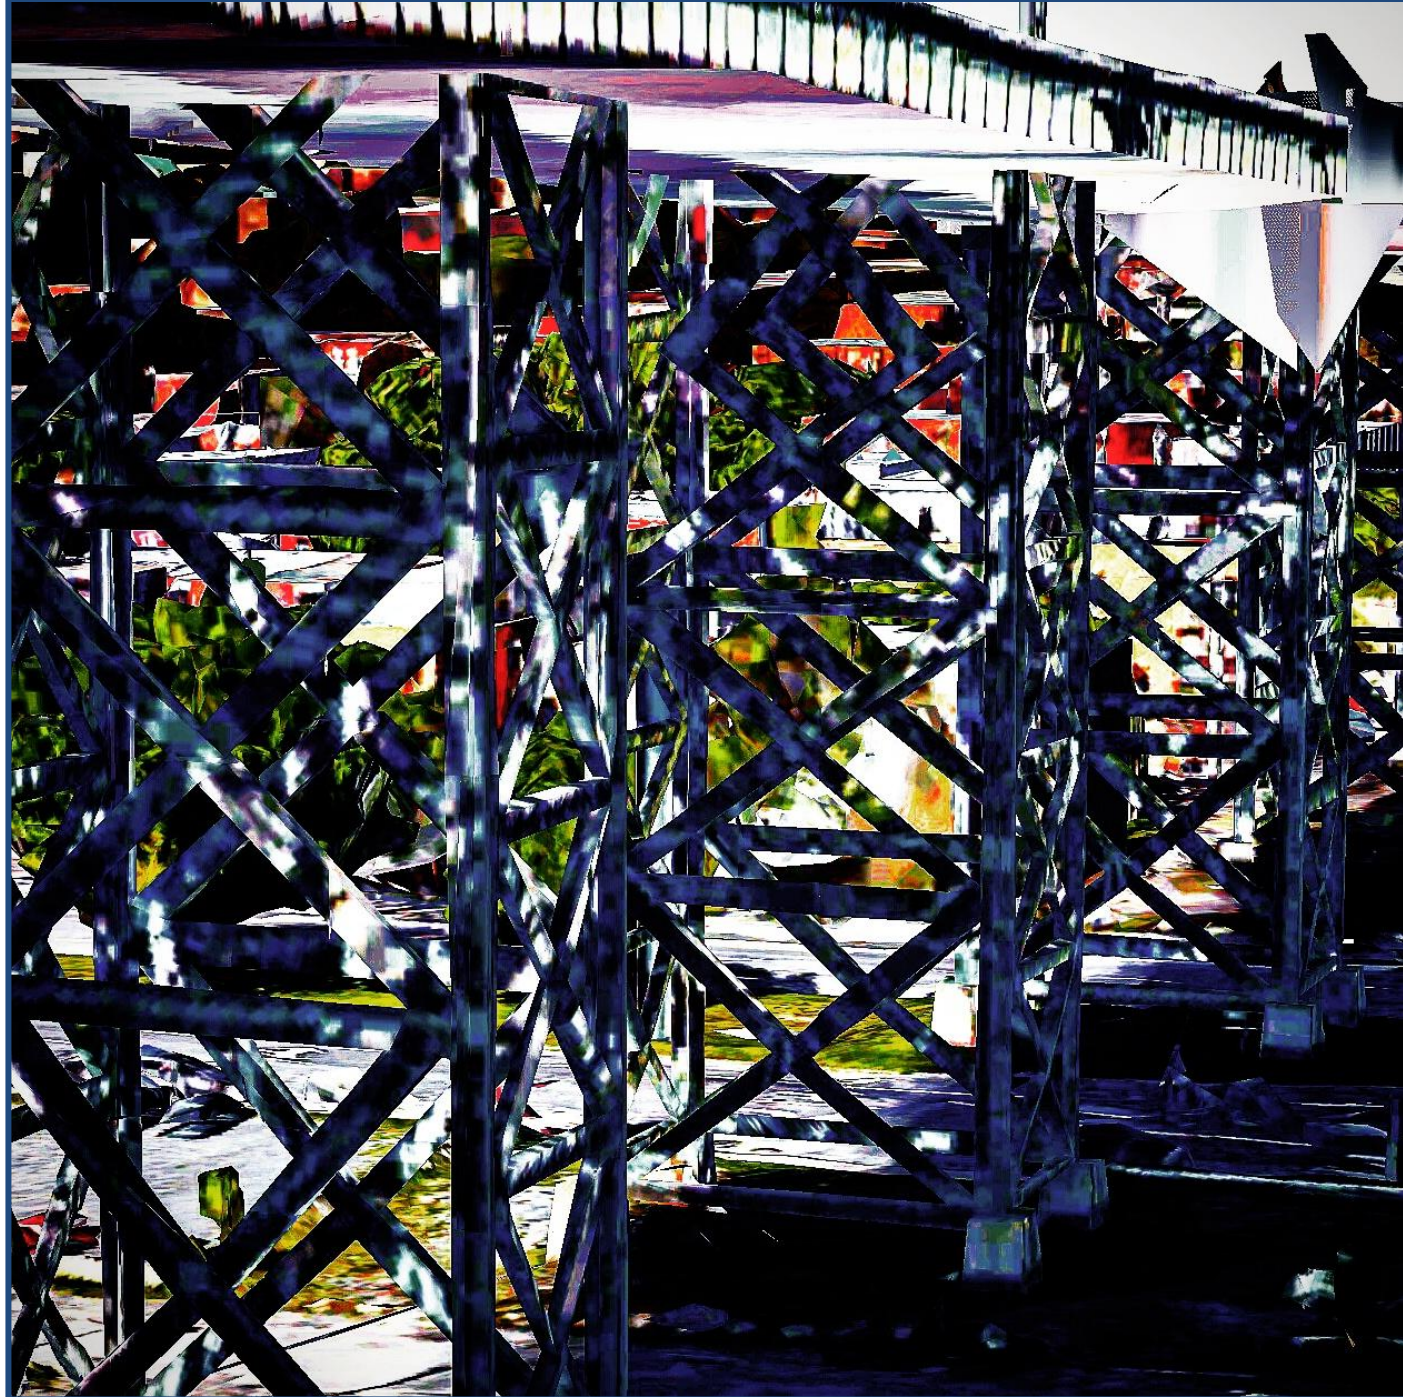

21.

**Topiascape:
iNFRA.Lattice_Tri
angulation1**

2017

Various Media
Algorithms, Google Apps