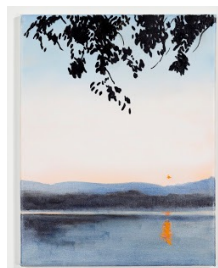

***Three Trees***, 2021  
Oil on linen  
18 x 24 inches  
\$3,000

***Circle of Chairs***, 2021  
Oil on linen  
24 x 18 inches  
\$3,000

***Av at the Farm***, 2009  
Oil on canvas  
9 x 12 inches  
\$2,000

***The Club***, 2011  
Oil on canvas  
16 x 20 inches  
\$3,000

***Towards Chalky Mount***, 2009  
Oil on canvas  
16 x 12 inches  
\$2,500

***Tuxedo Lake (Orange)***, 2011  
Oil on canvas  
18 x 14 inches  
\$3,000