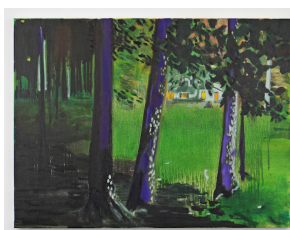

NA

***The Golf Course (Eagle Valley Road #9)***, 2001

Oil on canvas  
14 x 11 inches

\$2,000

***Ice Fishing***, 2009

Oil on canvas  
11 x 14 inches

\$2,000

***Mountain Laurel on East Lake Road***, 2020

Oil on linen  
16 x 16 inches

\$2,000

**Mae Shore**  
***Tomorrow Partly Sunny Cooler***

Gallery 66  
66 Orange Turnpike  
Sloatsburg, NY 10974

Front Room

***The Main House***, 2009  
Oil on canvas  
18 x 14 inches  
\$3,000

***Three Trees***, 2021  
Oil on linen  
18 x 24 inches  
\$3,000

***Circle of Chairs***, 2021  
Oil on linen  
24 x 18 inches  
\$3,000

***Av at the Farm***, 2009  
Oil on canvas  
9 x 12 inches  
\$2,000