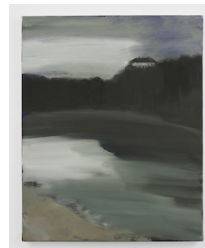

Mae Shore  
*Tomorrow Partly Sunny Cooler*

Gallery 66  
66 Orange Turnpike  
Sloatsburg, NY 10974

Hallway

**Fireworks, 2016**  
Woodcut, linocut, silkscreen,  
pochoir on Hiromi Handmade #9  
16 1/4 x 16 inches, Edition of 12  
\$600 unframed, \$1,000 framed

**Another Dark Wee Wah, 2011**  
Oil on linen  
16 x 13 inches  
\$2,000

**At the Met Fountain, 2020**  
Reduction Woodcut on Yamada Hanga  
Image size: 16 x 12 inches  
Paper Size: 26 x 19 inches  
Edition # 3/12  
\$700 unframed, \$1,000 framed