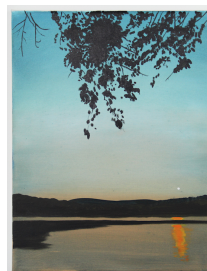

***Three Trees***, 2021  
Oil on linen  
18 x 24 inches  
\$3,000

***Circle of Chairs***, 2021  
Oil on linen  
24 x 18 inches  
\$3,000

***Av at the Farm***, 2009  
Oil on canvas  
9 x 12 inches  
\$2,000

***The Club***, 2011  
Oil on canvas  
16 x 20 inches  
\$3,000

***Towards Chalky Mount***, 2009  
Oil on canvas  
16 x 12 inches  
\$2,500

***Tuxedo Lake (Orange)***, 2011  
Oil on canvas  
18 x 14 inches  
\$3,000

***Tuxedo Lake Looking South (Fish and Moon)***, 2010  
Oil on canvas  
20 x 16 inches  
\$3,000

***Tuxedo Lake (Blue)***, 2011  
Oil on canvas  
18 x 14 inches  
\$3,000