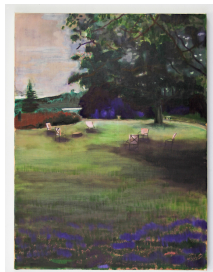

NA

***The Golf Course (Eagle Valley Road #9)***, 2001

Oil on canvas  
14 x 11 inches

\$2,000

***Ice Fishing***, 2009

Oil on canvas  
11 x 14 inches

\$2,000

***Mountain Laurel on East Lake Road***, 2020

Oil on linen  
16 x 16 inches

\$2,000

**Mae Shore**  
***Tomorrow Partly Sunny Cooler***

Gallery 66  
66 Orange Turnpike  
Sloatsburg, NY 10974

Front Room

***The Main House***, 2009  
Oil on canvas  
18 x 14 inches  
\$3,000

***Three Trees***, 2021  
Oil on linen  
18 x 24 inches  
\$3,000

***Circle of Chairs***, 2021  
Oil on linen  
24 x 18 inches  
\$3,000

***Av at the Farm***, 2009  
Oil on canvas  
9 x 12 inches  
\$2,000

***The Club***, 2011  
Oil on canvas  
16 x 20 inches  
\$3,000

***Towards Chalky Mount***, 2009  
Oil on canvas  
16 x 12 inches  
\$2,500

***Tuxedo Lake (Orange)***, 2011  
Oil on canvas  
18 x 14 inches  
\$3,000