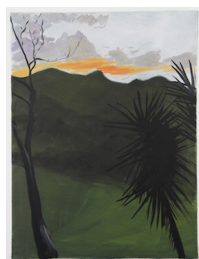

***Three Trees***, 2021  
Oil on linen  
18 x 24 inches  
\$3,000

***Circle of Chairs***, 2021  
Oil on linen  
24 x 18 inches  
\$3,000

***Av at the Farm***, 2009  
Oil on canvas  
9 x 12 inches  
\$2,000

***The Club***, 2011  
Oil on canvas  
16 x 20 inches  
\$3,000

***Towards Chalky Mount***, 2009  
Oil on canvas  
16 x 12 inches  
\$2,500

***Tuxedo Lake (Orange)***, 2011  
Oil on canvas  
18 x 14 inches  
\$3,000