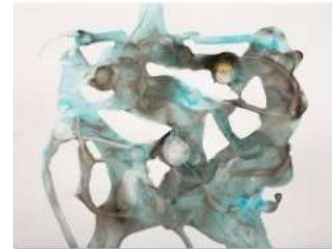

Stance

Watercolor and Sumi Ink on Legion Stonehenge Watercolor Paper
12 x 16 inches | 30.5 x 40.6cm
$350