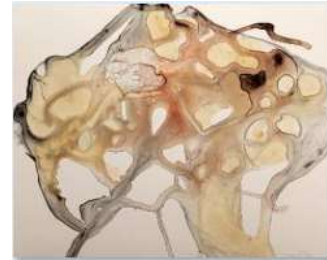

Foramen

Watercolor and Sumi Ink on Legion Stonehenge Watercolor Paper  
9 x 12 inches | 23.9 x 30.5 cm,  
Framed, \$325

Axon

Watercolor and Sumi Ink on Legion Stonehenge Watercolor Paper  
7 x 10 inches | 17.8 x 25.4 cm  
Framed, \$300

Watercolor and Sumi Ink on Yupo  
11 x 13.5 inches | 27.9 x 34.3 cm  
\$325

Watercolor and Sumi Ink on Yupo  
11 x 13.5 inches | 27.9 x 34.3 cm  
\$325

Watercolor and Sumi Ink on Legion Stonehenge Watercolor Paper  
10 x 7 inches | 25.4 x 17.8cm  
\$150

Watercolor and Sumi Ink on Yupo  
11 x 14 inches | 27.9 x 35.6 cm  
\$325

Watercolor and Sumi Ink on Yupo  
13.5 x 11 inches | 34.3 x 27.9 cm  
\$325

Whalebone  
Watercolor and Sumi Ink on Legion Stonehenge Watercolor Paper  
14 x 10 inches | 35.6 x 27.9 cm  
\$325

Watercolor and Sumi Ink on Legion Stonehenge Watercolor Paper  
13.5 x 10 inches | 34.3 x 25.4 cm  
\$325

Vortex  
Watercolor and Sumi Ink on Yupo  
14 x 11 inches | 35.6 x 27.9 cm  
\$325

Watercolor and Sumi Ink on Legion Stonehenge Watercolor Paper  
14 x 10 inches | 35.6 x 27.9 cm  
\$325