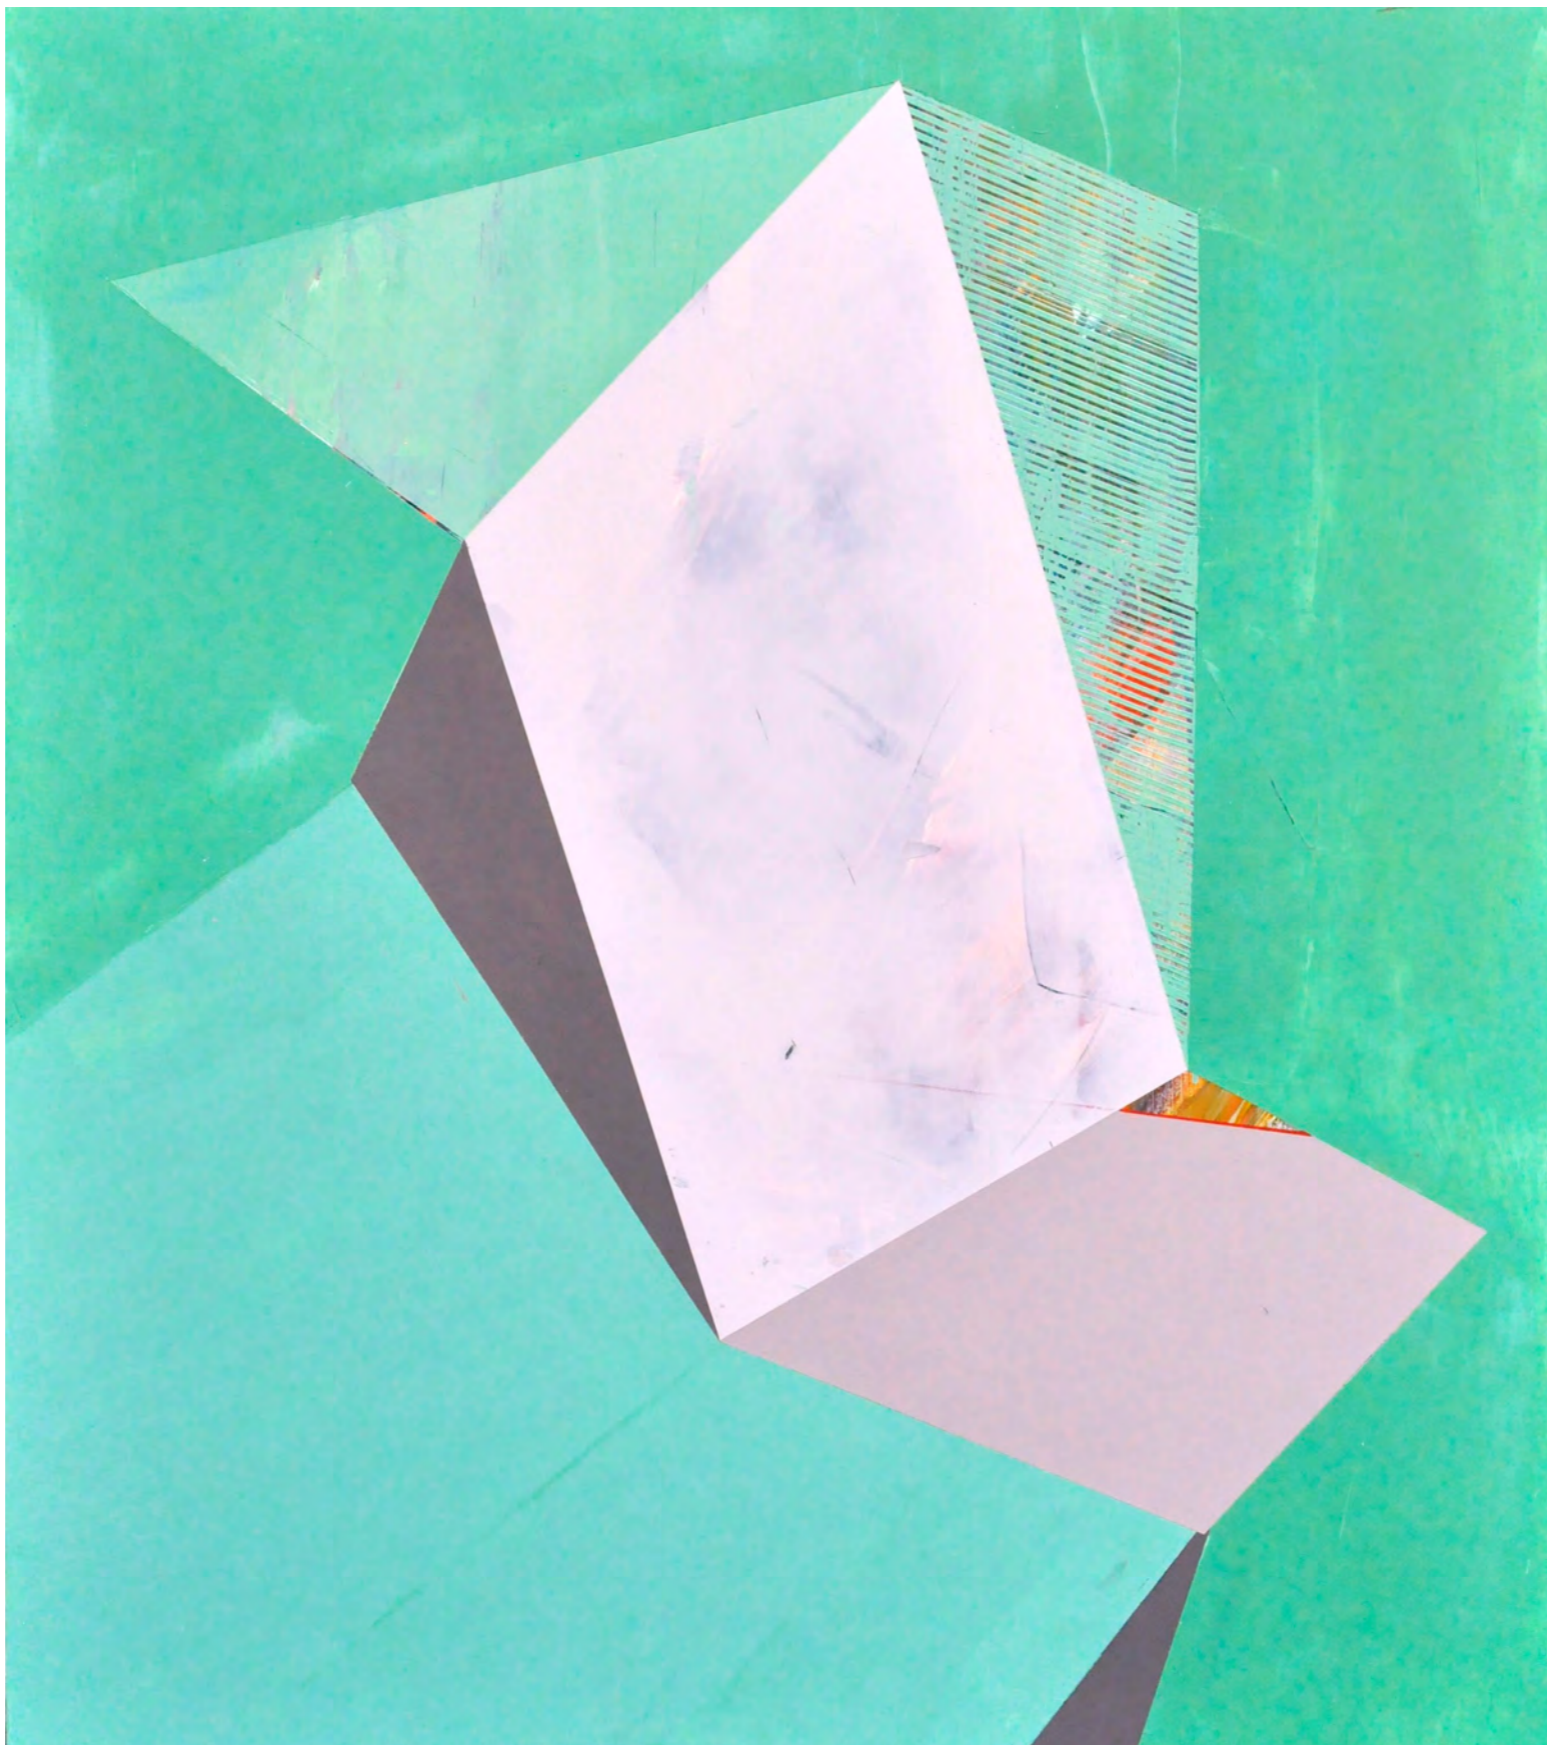

Radical Tectonic, H:125" W: 167" D: 47"
Mixed Media Installation, 2014.
Created onsite for the exhibition
"19", curated by Dana Depew
Red Space, Cleveland, OH,
Permanent installation at
Hot Cards Headquarters.

Tectonic Limit, H: 110" W: 130" D: 58",
Mixed Media, 2013.
Created onsite for the exhibition
"Everything All at Once"
curated by Liz Mauguns,
Museum of Contemporary Art,
Cleveland, OH

Currents, H: 97 W: 142 D: 26",
Mixed Media Installation, 2016
Created onsite for the exhibition "Hypothetical
Constructs & Translucent Boundaries"
two person show with Andy Curlowe,
Siena Heights University, Adrian, MI

The House that Art Built, H:32" W:30" D:
14", Mixed Media Installation, 2016
Created onsite for the exhibition
"Hypothetical Constructs &
Translucent Boundaries",
two person show with Andy Curlowe,
Siena Heights University, Adrian, MI

Idea For Rebuilding #3, H: 31" x
W: 34" x D: 12", Mixed Media
Installation (penetrates through
wall), Sculpture Center,
Cleveland, OH, 2011

Descend, Acrylic on
Canvas, 60" x 48",
2015

Fracture, Fold, Acrylic
on Canvas over Panel,
36" x 40", 2015