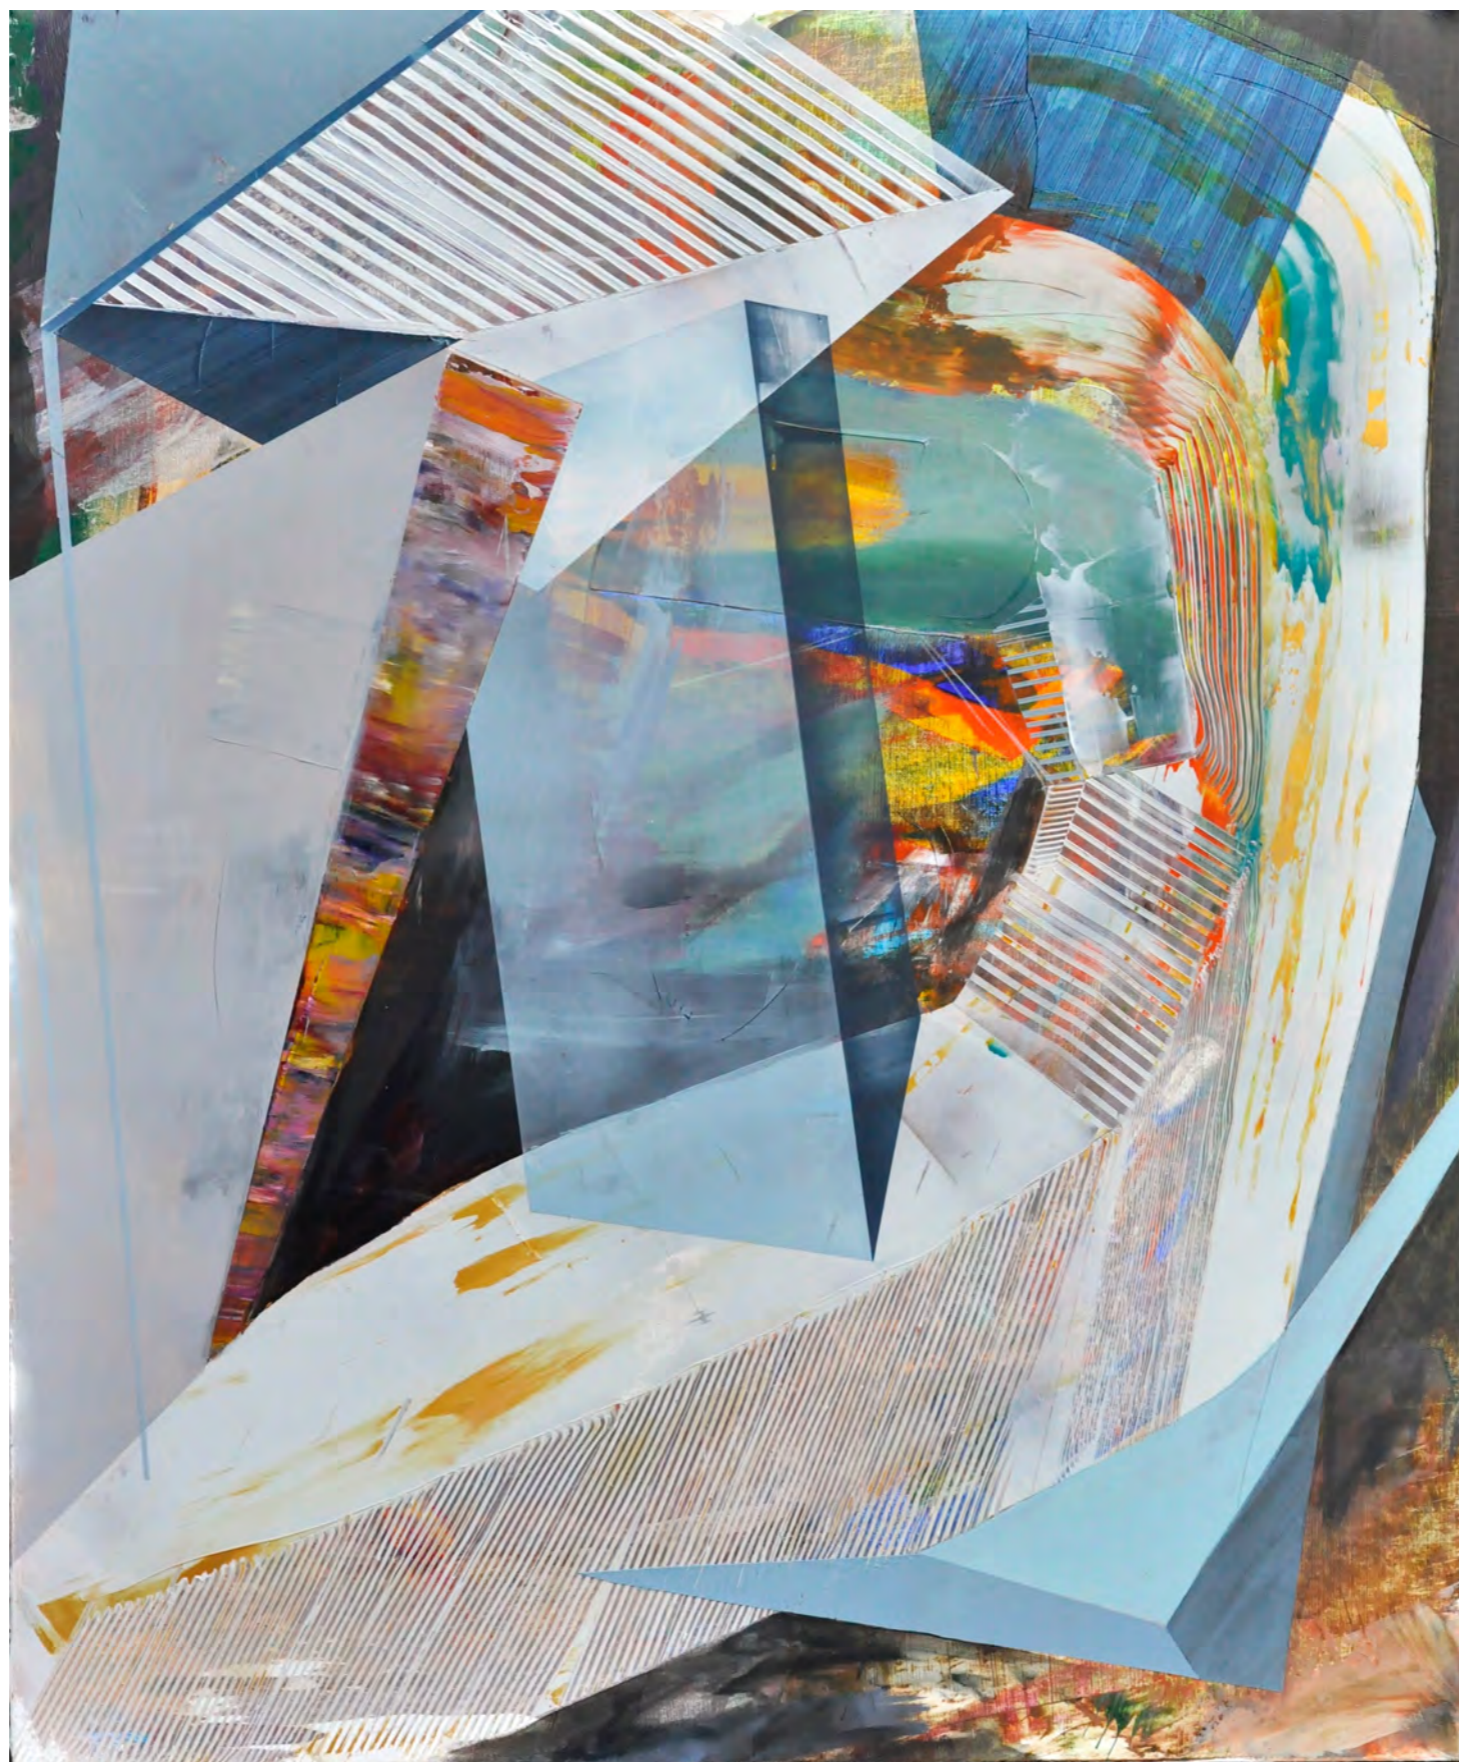

*Building Something out
of Nothing, Acrylic on
Canvas over Panel, 30"
x 36", 2015*