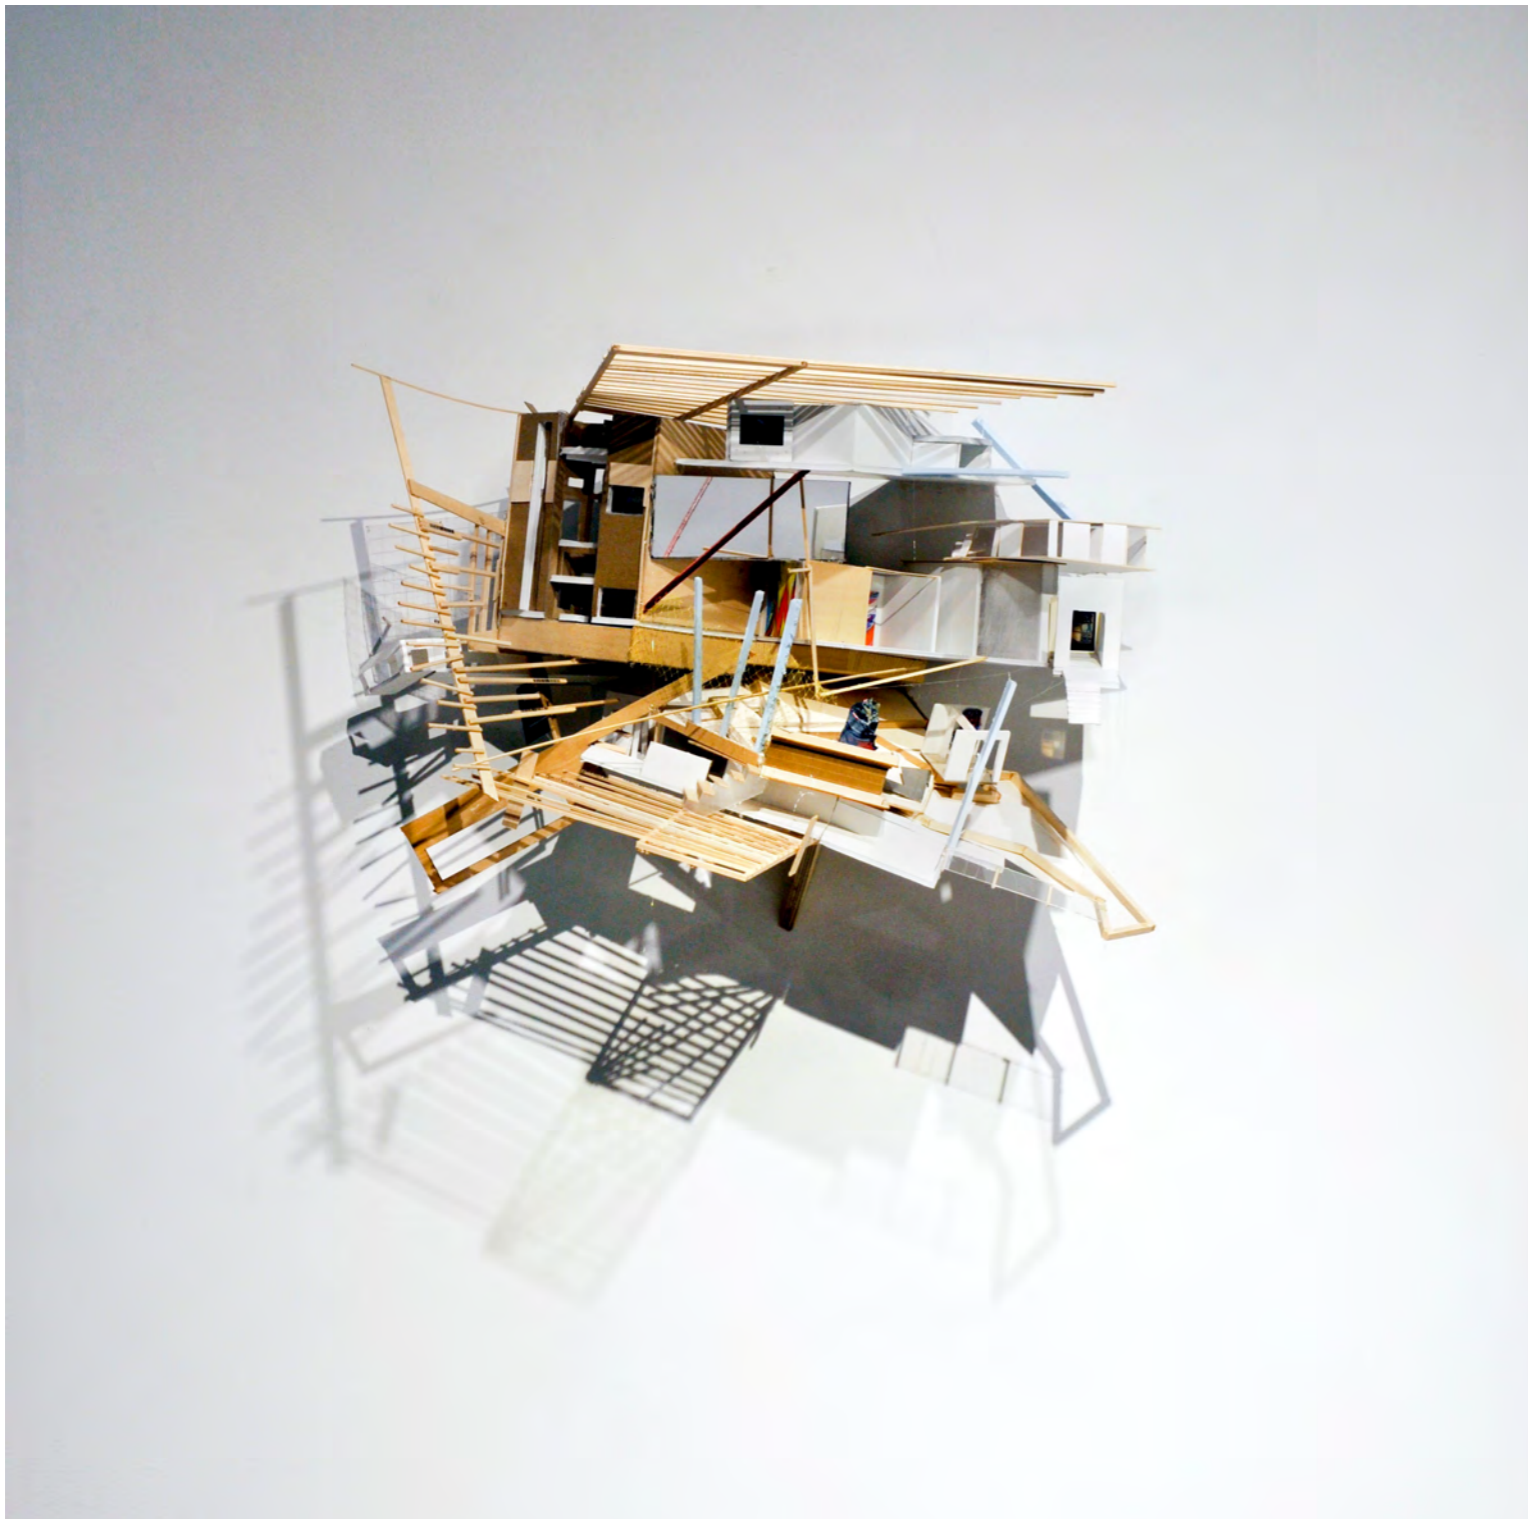

Radical Tectonic, H:125" W: 167" D: 47"
Mixed Media Installation, 2014.
Created onsite for the exhibition
"19", curated by Dana Depew
Red Space, Cleveland, OH,
Permanent installation at
Hot Cards Headquarters.

Tectonic Limit, H: 110" W: 130" D: 58",
Mixed Media, 2013.
Created onsite for the exhibition
"Everything All at Once"
curated by Liz Mauguns,
Museum of Contemporary Art,
Cleveland, OH

Currents, H: 97 W: 142 D: 26",
Mixed Media Installation, 2016
Created onsite for the exhibition "Hypothetical
Constructs & Translucent Boundaries"
two person show with Andy Curlowe,
Siena Heights University, Adrian, MI

Shifting Forecasts, H:" 70.5 W:"272 D: 21",
Mixed Media Installation, 2016
Created onsite for the exhibition
"Hypothetical Constructs & Translucent
Boundaries",
two person show with Andy Curlowe,
Siena Heights University, Adrian, MI

The House that Art Built, H:32" W:30" D:
14", Mixed Media Installation, 2016
Created onsite for the exhibition
"Hypothetical Constructs &
Translucent Boundaries",
two person show with Andy Curlowe,
Siena Heights University, Adrian, MI