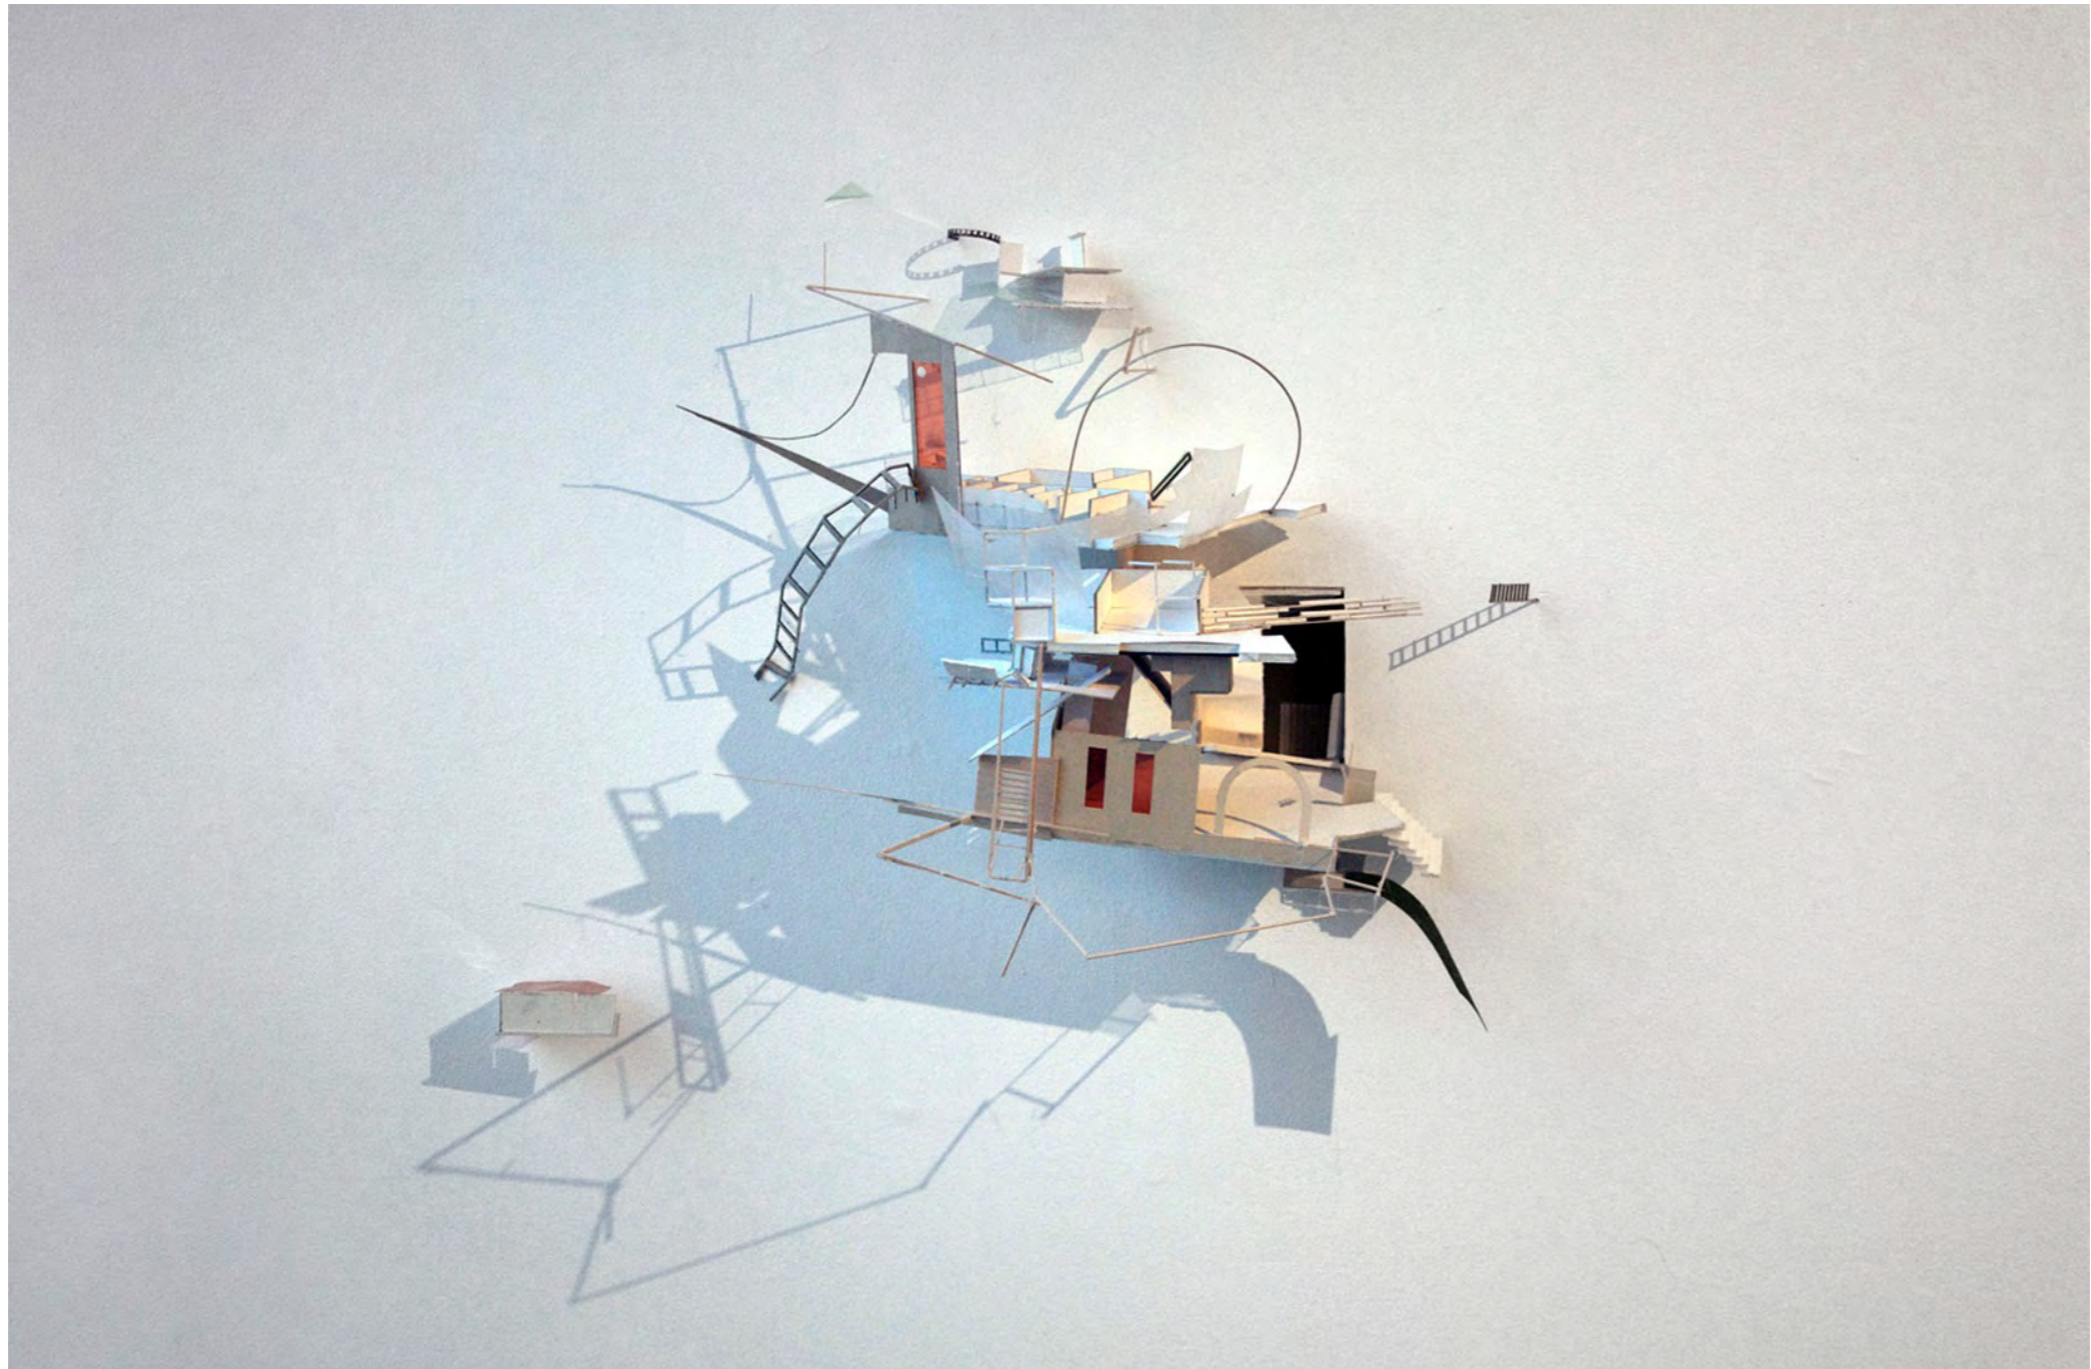

Tectonic Limit, H: 110" W: 130" D: 58",
Mixed Media, 2013.
Created onsite for the exhibition
"Everything All at Once"
curated by Liz Mauguns,
Museum of Contemporary Art,
Cleveland, OH

Currents, H: 97 W: 142 D: 26",
Mixed Media Installation, 2016
Created onsite for the exhibition "Hypothetical
Constructs & Translucent Boundaries"
two person show with Andy Curlowe,
Siena Heights University, Adrian, MI

The House that Art Built, H:32" W:30" D:
14", Mixed Media Installation, 2016
Created onsite for the exhibition
"Hypothetical Constructs &
Translucent Boundaries",
two person show with Andy Curlowe,
Siena Heights University, Adrian, MI

Shifting Currents, H:" 90 W:"112 D: 40",
Mixed Media Installation, 2015
Created onsite for the exhibition
"Shifting Spaces", Hinterland,
Denver, Colorado

Fire and Ice, H: 98" x W:420" x
D: 56", Mixed Media Installation,
Created onsite for the exhibition
"Shifting Spaces", Hinterland,
Denver, Colorado

Idea For Rebuilding #3, H: 31" x
W: 34" x D: 12", Mixed Media
Installation (penetrates through
wall), Sculpture Center,
Cleveland, OH, 2011

Descend, Acrylic on
Canvas, 60" x 48",
2015

Fracture, Fold, Acrylic
on Canvas over Panel,
36" x 40", 2015