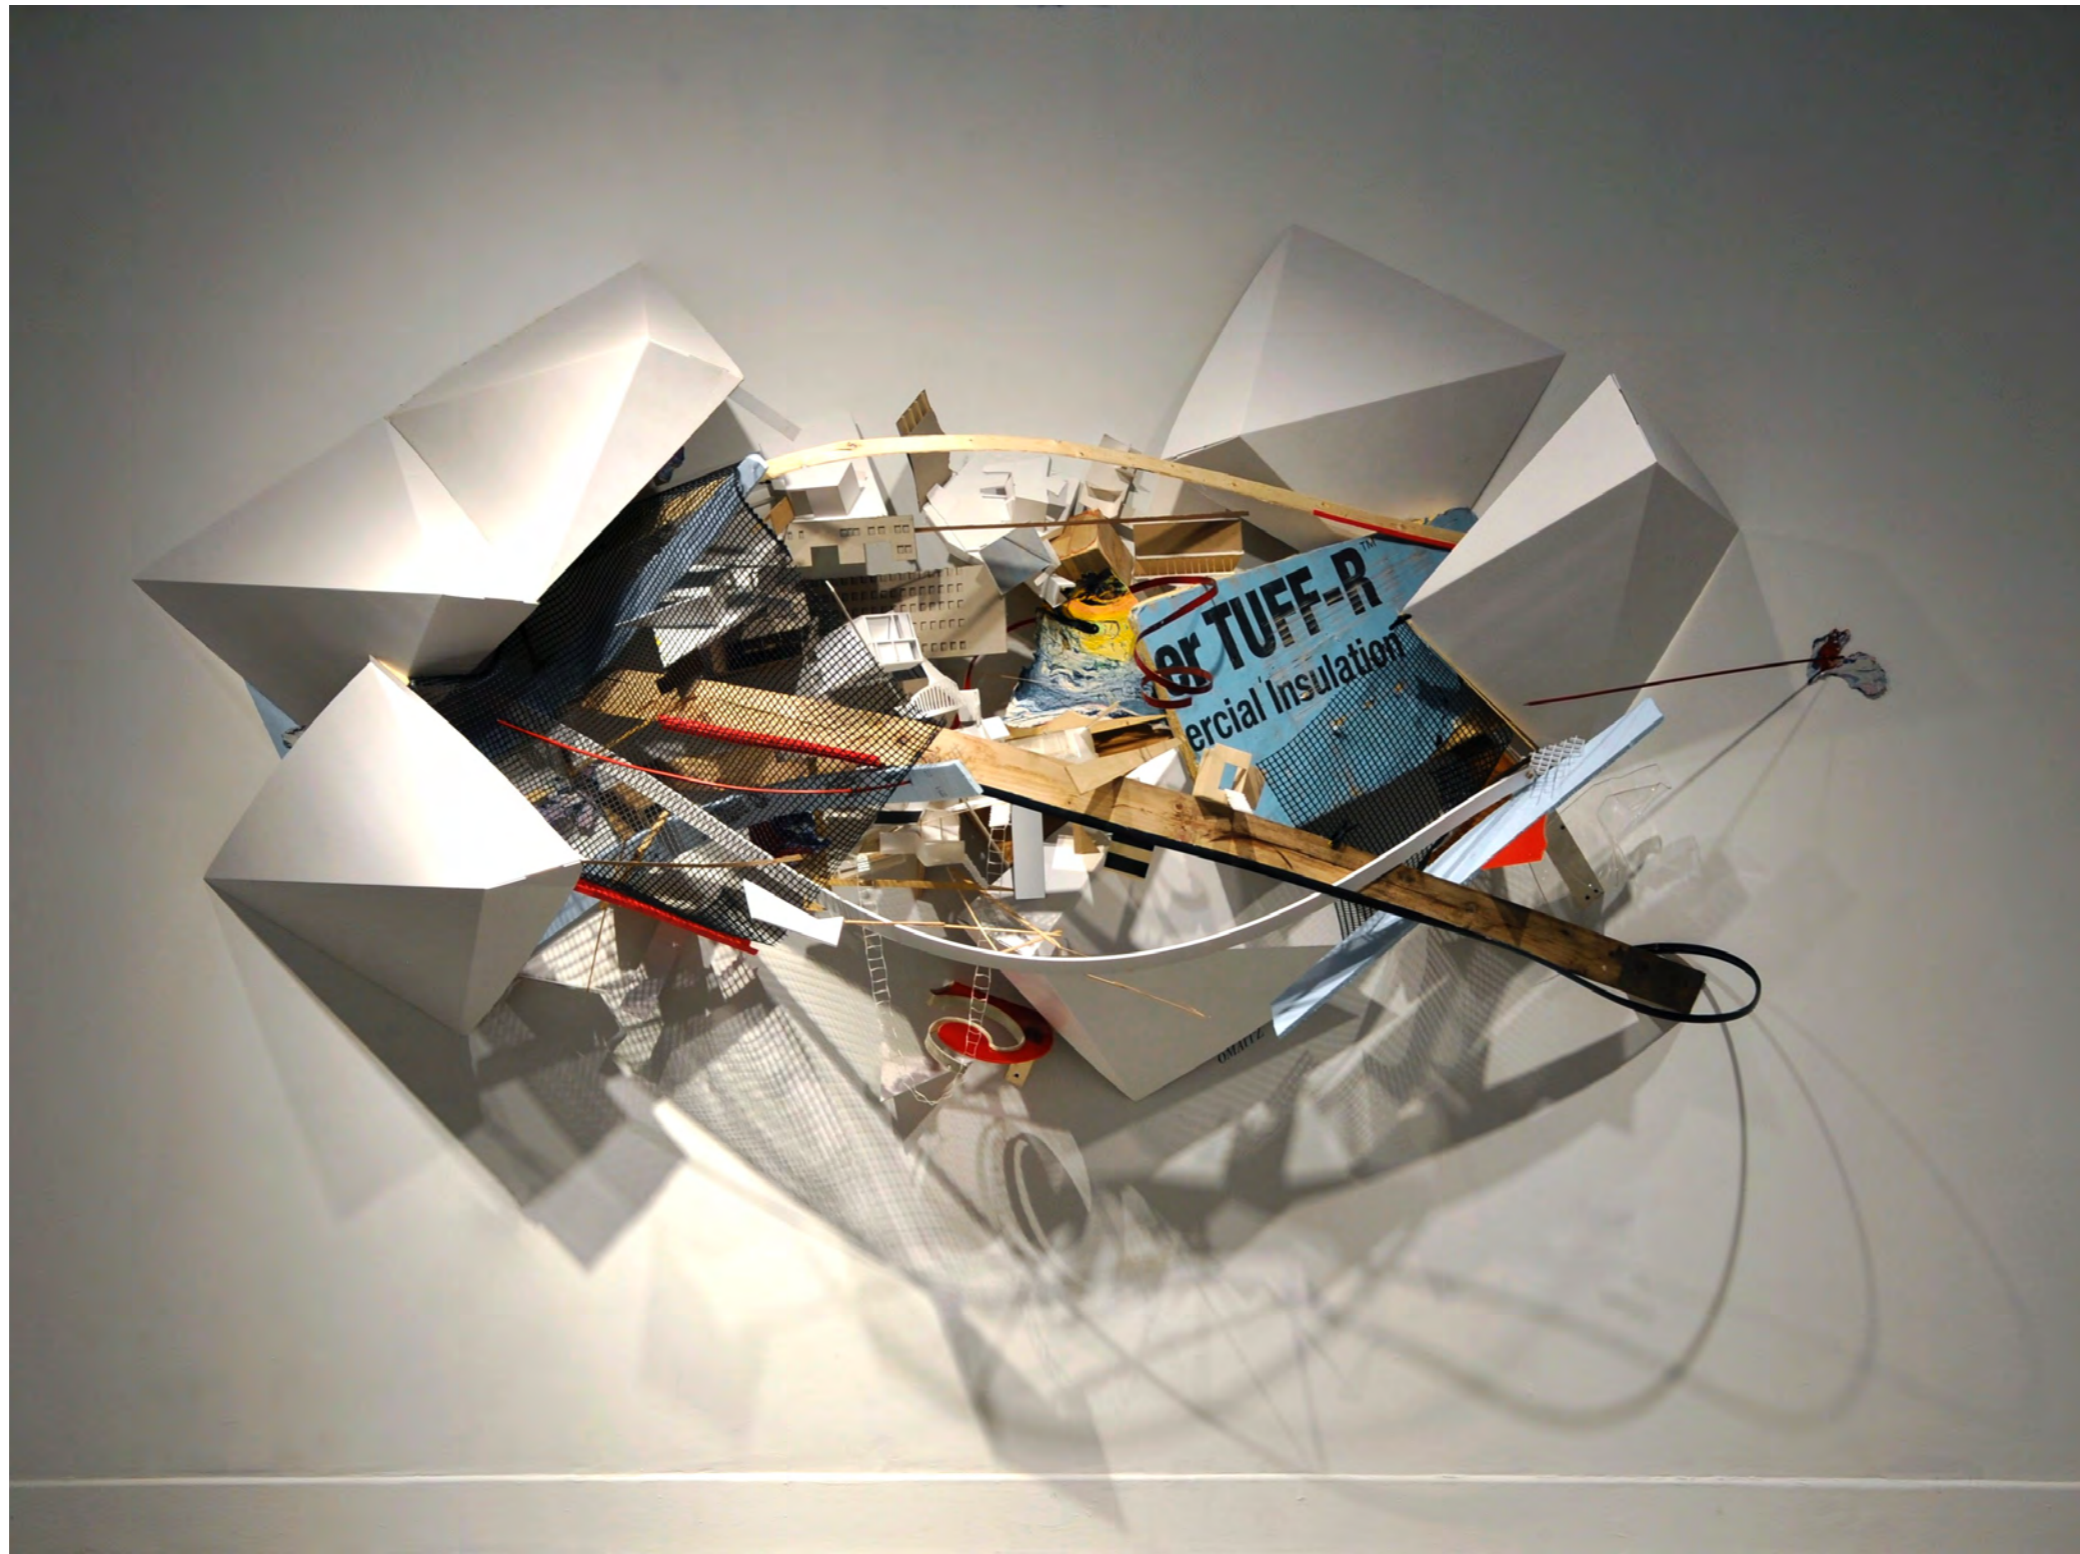

Radical Tectonic, H:125" W: 167" D: 47"
Mixed Media Installation, 2014.
Created onsite for the exhibition
"19", curated by Dana Depew
Red Space, Cleveland, OH,
Permanent installation at
Hot Cards Headquarters.

Tectonic Limit, H: 110" W: 130" D: 58",
Mixed Media, 2013.
Created onsite for the exhibition
"Everything All at Once"
curated by Liz Mauguns,
Museum of Contemporary Art,
Cleveland, OH

Currents, H: 97 W: 142 D: 26",
Mixed Media Installation, 2016
Created onsite for the exhibition "Hypothetical
Constructs & Translucent Boundaries"
two person show with Andy Curlowe,
Siena Heights University, Adrian, MI

Shifting Forecasts, H:" 70.5 W:"272 D: 21",
Mixed Media Installation, 2016
Created onsite for the exhibition
"Hypothetical Constructs & Translucent
Boundaries",
two person show with Andy Curlowe,
Siena Heights University, Adrian, MI

*Translucent Boundaries, dimensions varied, Mixed Media Installation, 2016
Created onsite for the exhibition
"Hypothetical Constructs &
Translucent Boundaries",
two person show with Andy
Curlowe, Siena Heights University,
Adrian, MI*