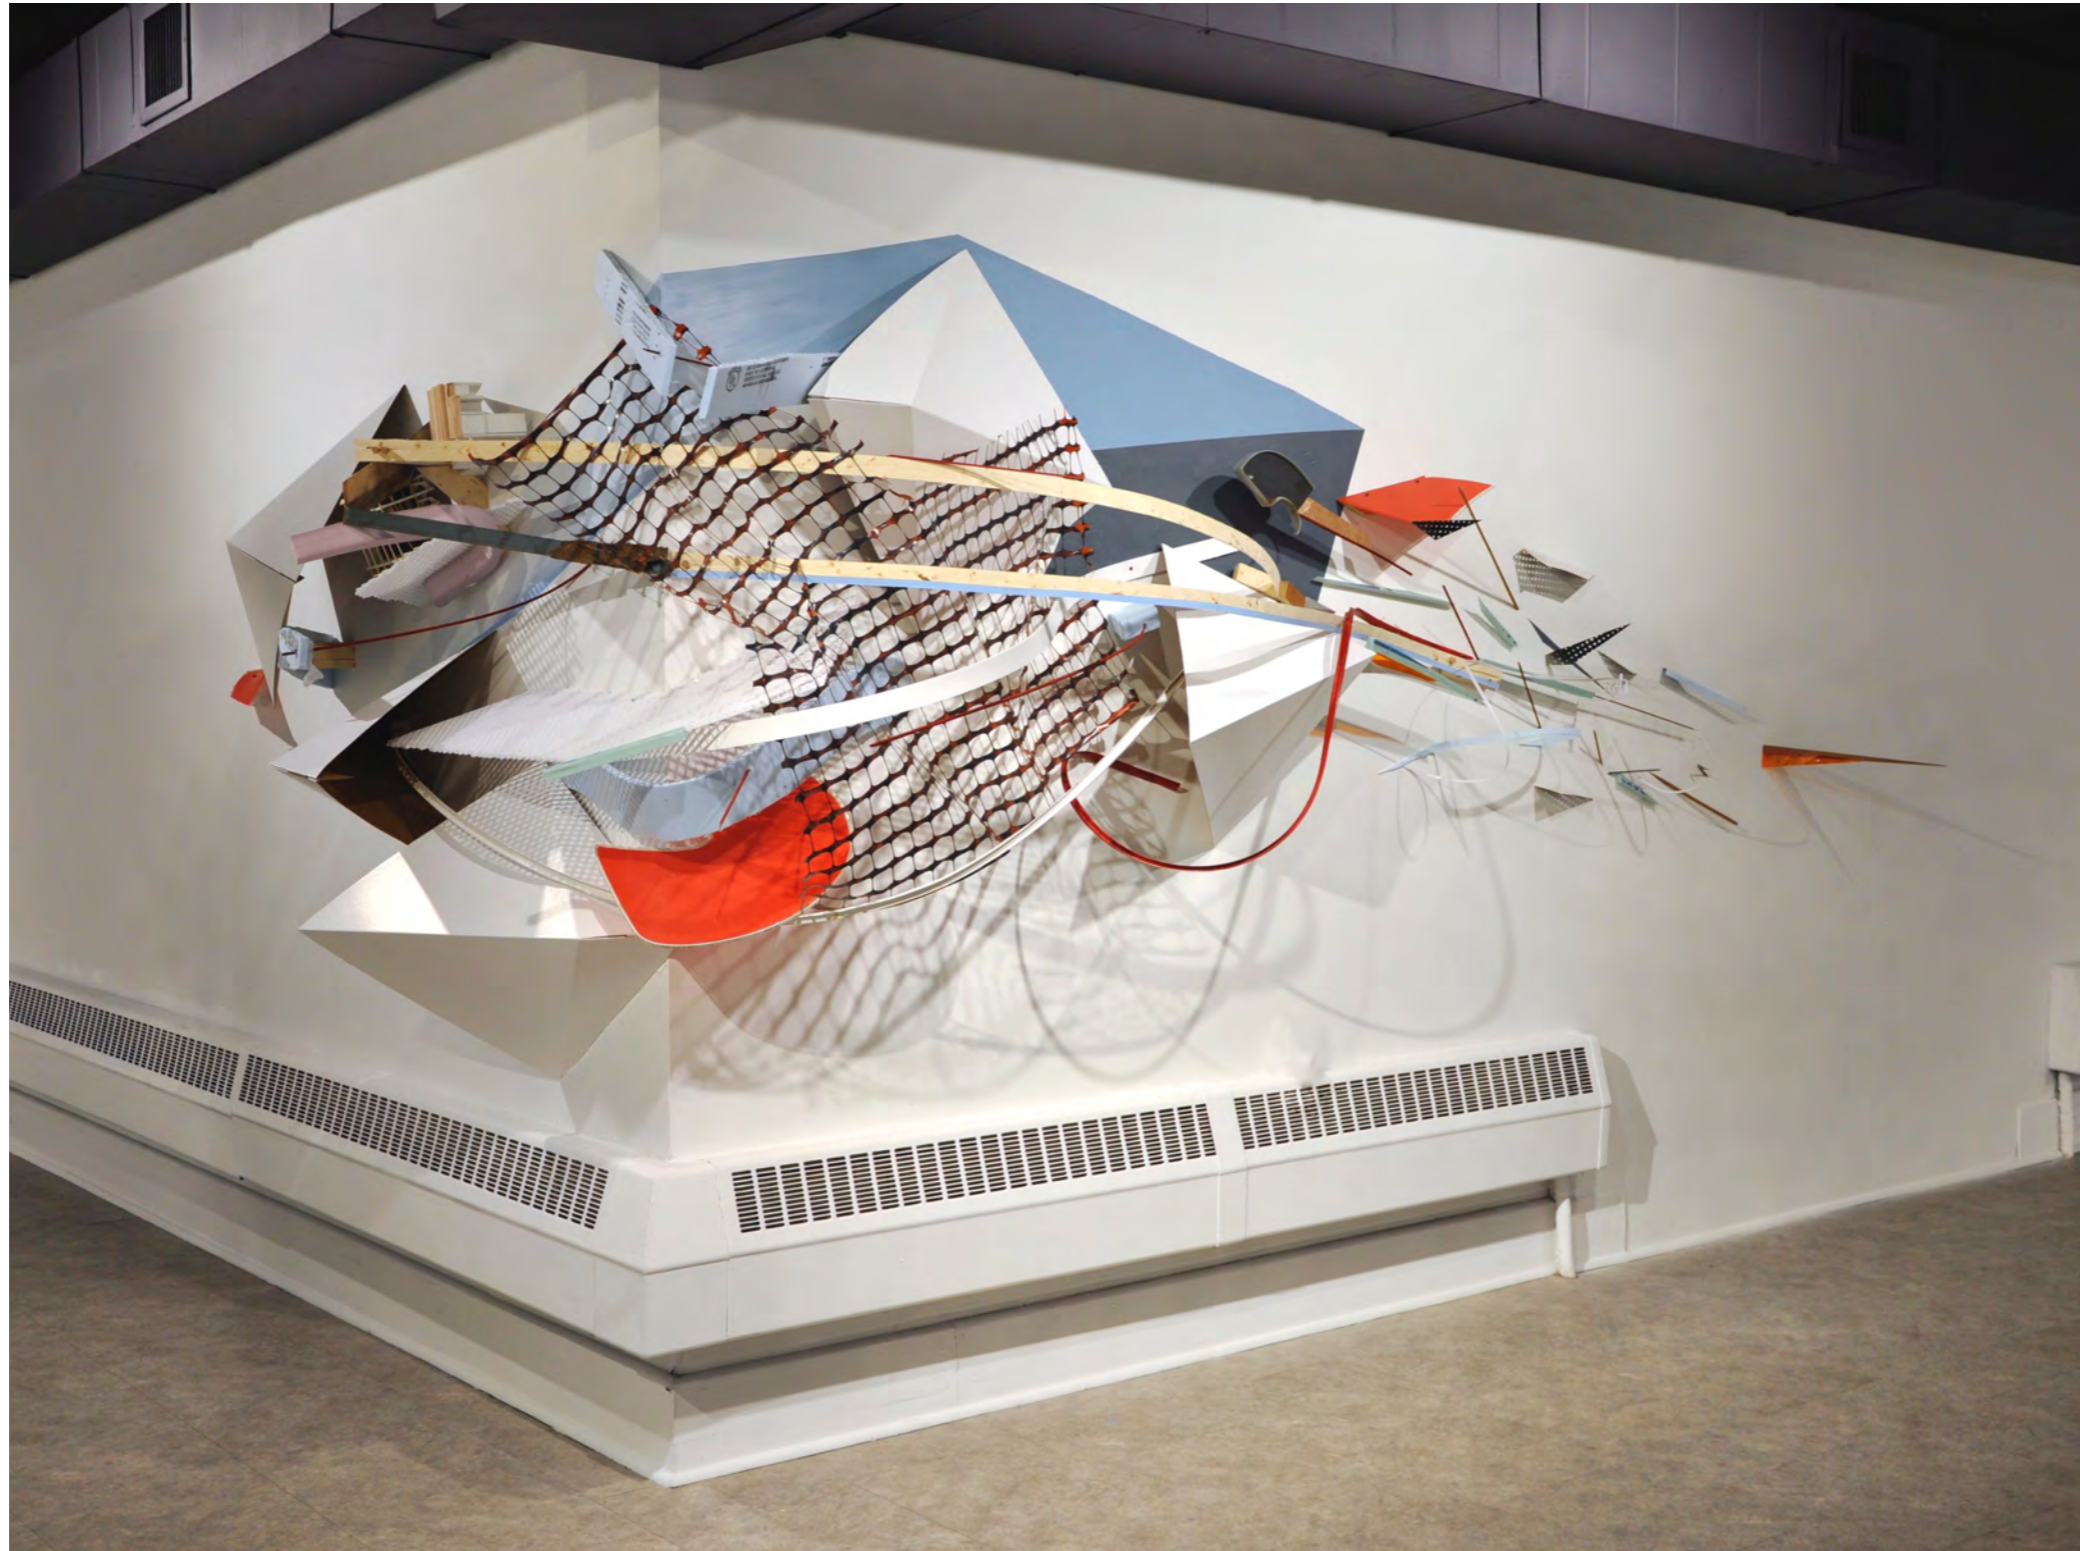

Radical Tectonic, H:125" W: 167" D: 47"
Mixed Media Installation, 2014.
Created onsite for the exhibition
"19", curated by Dana Depew
Red Space, Cleveland, OH,
Permanent installation at
Hot Cards Headquarters.

Tectonic Limit, H: 110" W: 130" D: 58",
Mixed Media, 2013.
Created onsite for the exhibition
"Everything All at Once"
curated by Liz Mauguns,
Museum of Contemporary Art,
Cleveland, OH

Currents, H: 97 W: 142 D: 26",
Mixed Media Installation, 2016
Created onsite for the exhibition "Hypothetical
Constructs & Translucent Boundaries"
two person show with Andy Curlowe,
Siena Heights University, Adrian, MI

Shifting Forecasts, H:" 70.5 W:"272 D: 21",
Mixed Media Installation, 2016
Created onsite for the exhibition
"Hypothetical Constructs & Translucent
Boundaries",
two person show with Andy Curlowe,
Siena Heights University, Adrian, MI

*Translucent Boundaries, dimensions varied, Mixed Media Installation, 2016
Created onsite for the exhibition
"Hypothetical Constructs &
Translucent Boundaries",
two person show with Andy
Curlowe, Siena Heights University,
Adrian, MI*