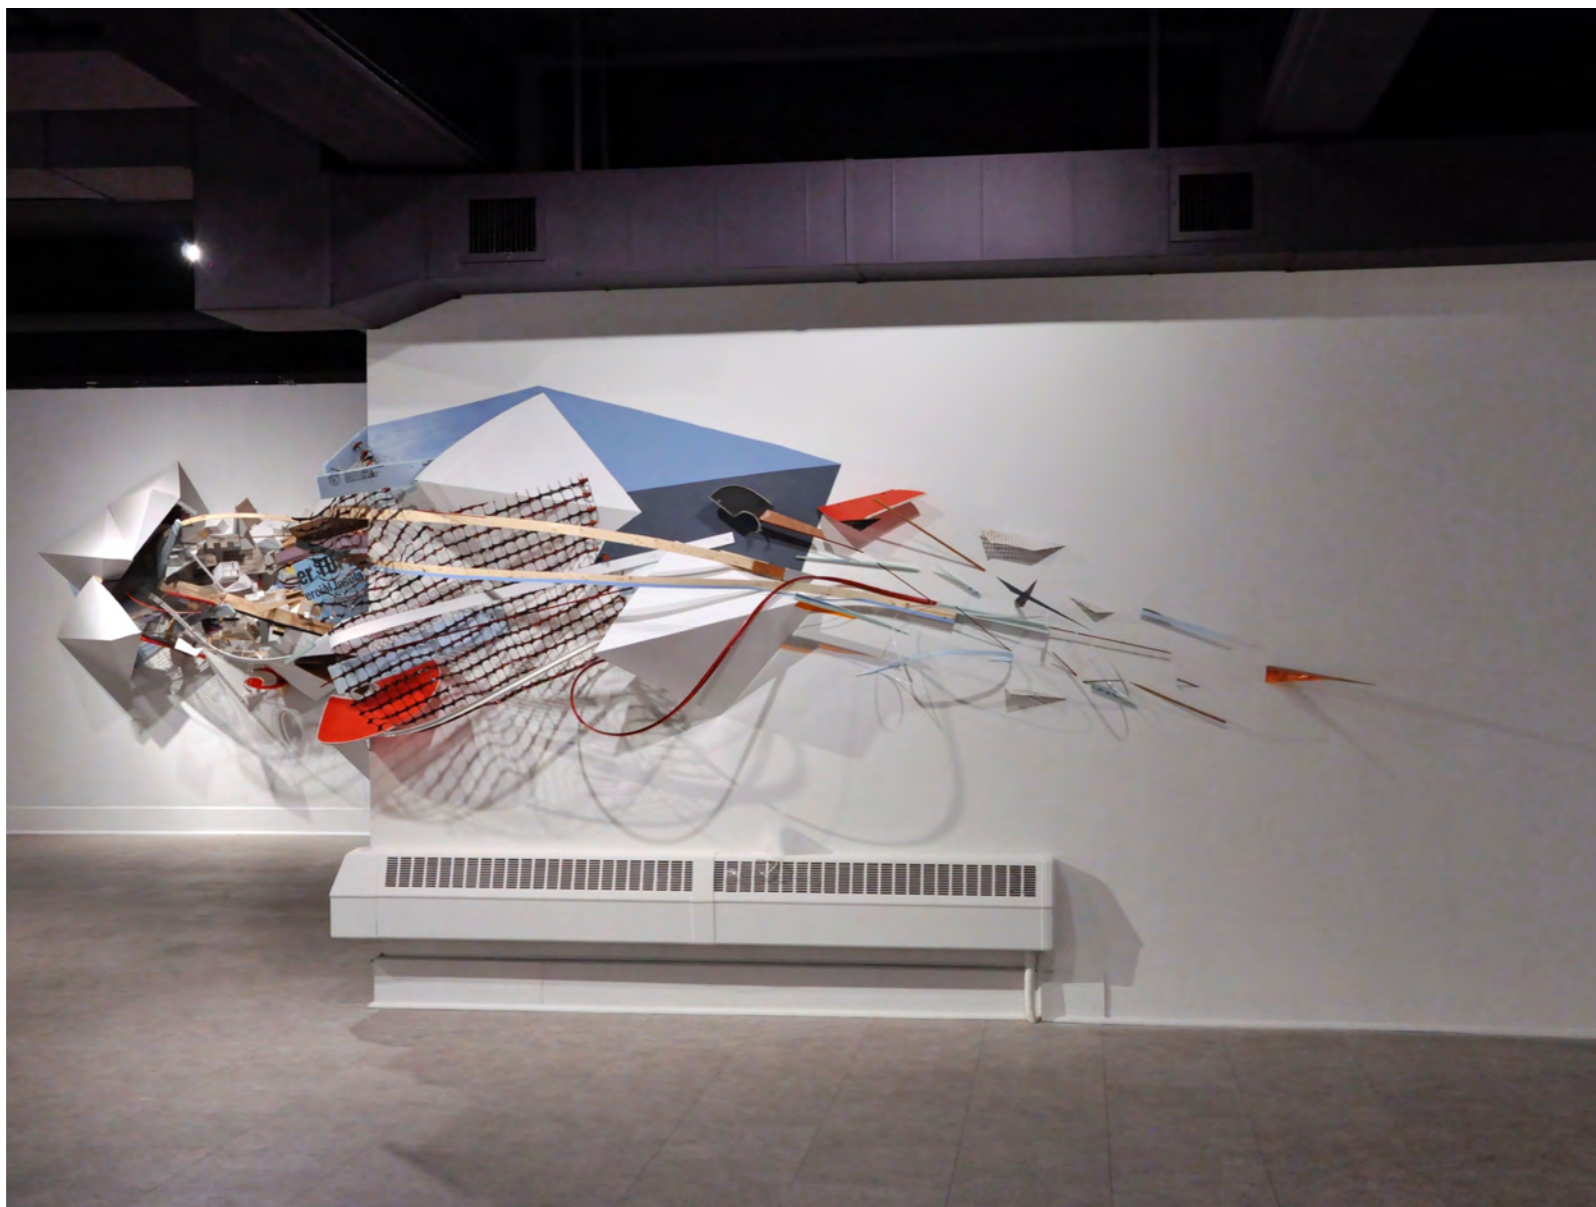

Radical Tectonic, H:125" W: 167" D: 47"
Mixed Media Installation, 2014.
Created onsite for the exhibition
"19", curated by Dana Depew
Red Space, Cleveland, OH,
Permanent installation at
Hot Cards Headquarters.

Tectonic Limit, H: 110" W: 130" D: 58",
Mixed Media, 2013.
Created onsite for the exhibition
"Everything All at Once"
curated by Liz Mauguns,
Museum of Contemporary Art,
Cleveland, OH

Currents, H: 97 W: 142 D: 26",
Mixed Media Installation, 2016
Created onsite for the exhibition "Hypothetical
Constructs & Translucent Boundaries"
two person show with Andy Curlowe,
Siena Heights University, Adrian, MI

Shifting Forecasts, H:" 70.5 W:"272 D: 21",
Mixed Media Installation, 2016
Created onsite for the exhibition
"Hypothetical Constructs & Translucent
Boundaries",
two person show with Andy Curlowe,
Siena Heights University, Adrian, MI

*Translucent Boundaries, dimensions varied, Mixed Media Installation, 2016
Created onsite for the exhibition
"Hypothetical Constructs &
Translucent Boundaries",
two person show with Andy
Curlowe, Siena Heights University,
Adrian, MI*